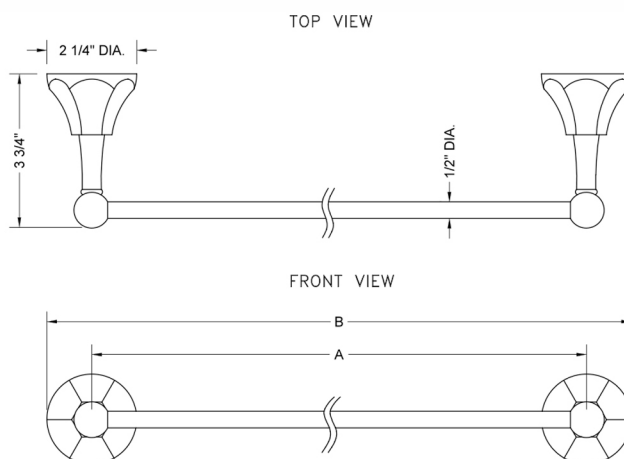

24" Astor Towel Bar

Model #: 4870-TB-24-

FEATURES:

- All brass towel bar
- Universal mounting hardware included
- 3 3/4" projection
- Custom lengths available. Contact JACLO for pricing & availability.
- Able to be cut in the field

SPECIFICATION DRAWING:

ASTOR TOWEL BARS			
PART. #	DESCRIPTION	A	B
4870-TB-18-	18" ALL BRASS TOWEL BAR	18"	20 1/4"
4870-TB-24-	24" ALL BRASS TOWEL BAR	24"	26 1/4"