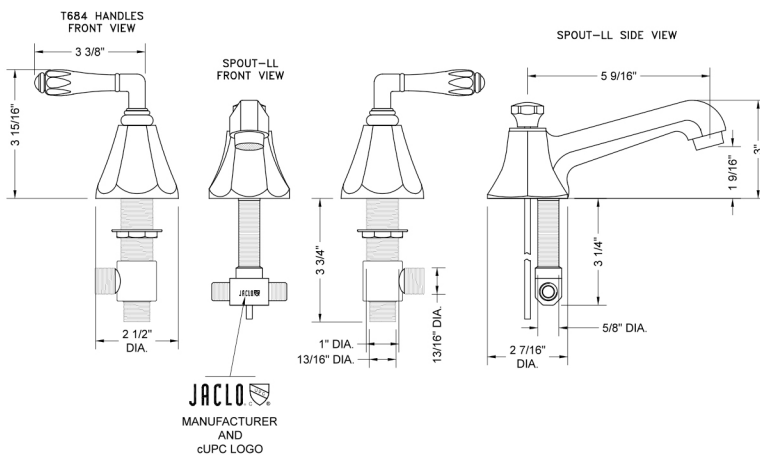

COMPLIANCES:

Complies with: ASME A112.18.1-2012/CSA B125.1-12