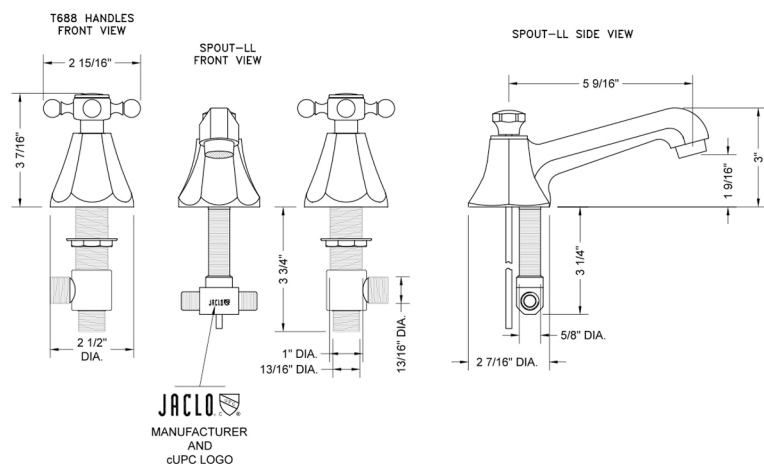

SPECIFICATION DRAWING: