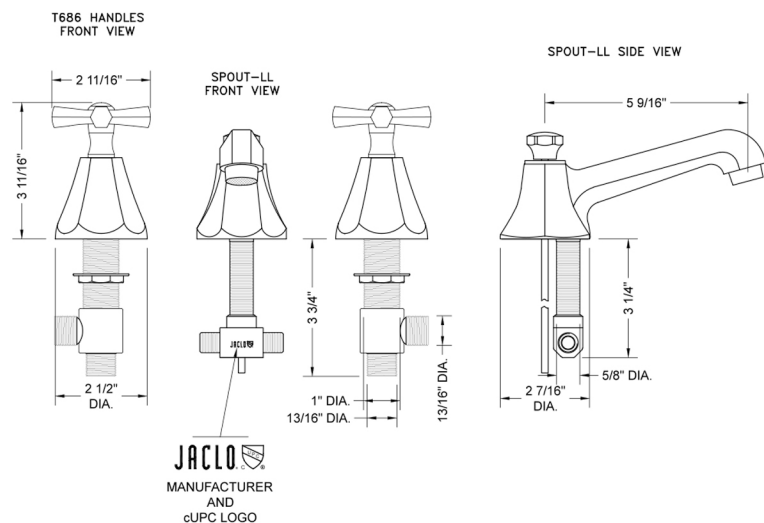

SPECIFICATION DRAWING: