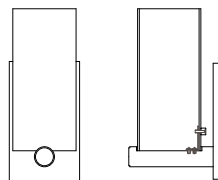

MODEL

CIRC PENDANT // CIRPS4

DIMENSIONS

Height: 84.00
Width: 18.00
Glass Dia: 4.50

CANOPY

Flat / F
Droplet / D

FIXTURE TYPE

Pendant / P

Refer to the instructions for correct j-box placement and installation requirements.

RELATED PRODUCTS

CIRC SCONCE // CIRI

ADA

CLIK SCONCE // CLK2

ADA

STUDIO SCONCE // STUI

ADA