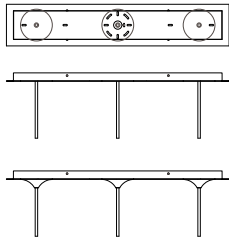

DIMENSIONS

60.00"H x 6.50"W x 4.50"D Glass

Field adjustable cord

6ft cord supplied

LAMPING / VOLTAGE

[3,4] 100W Max Incandescent Medium Base

1250 Lumens, 2700K, 120V, non-dimming

[3,4] 24W Fluorescent CFL 2G11 Base

ayrelight.com

Circ MULTI PENDANT

CUSTOM OPTIONS

MODEL

CIRC PENDANT // CIRPL3

DIMENSIONS

Height: 84.00
Width: 32.00
Glass Dia: 4.50

CANOPY