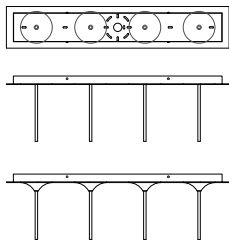

ayrelight.com

Circ MULTI PENDANT

CUSTOM OPTIONS

MODEL

CIRC PENDANT // CIRPL3

DIMENSIONS

Height: 84.00
Width: 32.00
Glass Dia: 4.50

CANOPY

INCANDESCENT / INC
[3] 100W Medium Base
120V, dimming
FLUORESCENT / FL
[3] FT 24W 2G11 Base, 120V
non-dimming
LED / LED
[3] 9.5W Medium Base
120V, dimming

MODEL

CIRC PENDANT // CIRPL4

DIMENSIONS

Height: 84.00
Width: 32.00
Glass Dia: 4.50