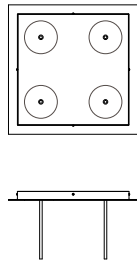

Height: 84.00
Width: 18.00
Glass Dia: 4.50

CANOPY

Flat / F
Droplet / D

FIXTURE TYPE

Pendant / P

DIFFUSER

Shiny Opal Glass / SO
Clear Glass / CL

FINISH

MODEL

CIRC PENDANT // CIRPS4

DIMENSIONS

Height: 84.00
Width: 18.00
Glass Dia: 4.50

CANOPY

Flat / F
Droplet / D

FIXTURE TYPE

Pendant / P