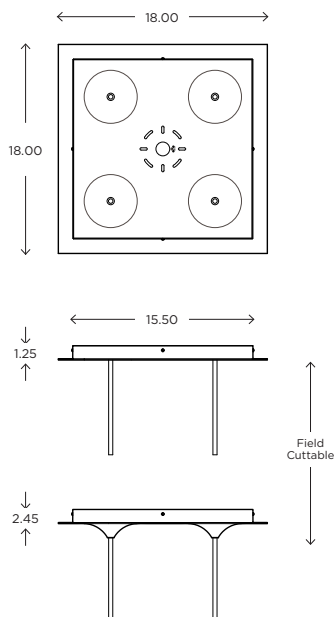

Circ MULTI PENDANT

CUSTOM OPTIONS

The Circ is a powerfully proportioned pendant with a clear outer glass that encases the entire diffuser body. The Multi-Pendant is available in a variety of formats allowing for a clean, symmetrical or cascading organic arrangement.

DIMENSIONS

60.00"H x 6.50"W x 4.50"D Glass

Field adjustable cord

6ft cord supplied

LAMPING / VOLTAGE

[3,4] 100W Max Incandescent Medium Base

1250 Lumens, 2700K, 120V, non-dimming

[3,4] 24W Fluorescent CFL 2G11 Base

1800 Lumens, 3000K, 120V, non-dimming

[3,4] 9.5W LED 60W Equiv. Medium Base

800 Lumens, 2700K, 120V, dimming

FINISH

Brushed Nickel, Polished Nickel, Polished Chrome