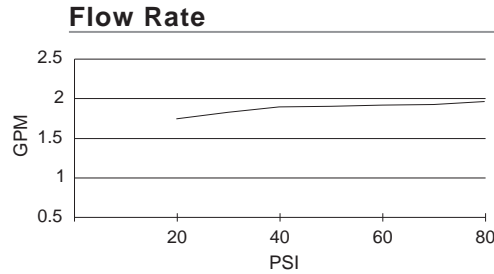

SPECIFICATIONS

SIRIUS™ TRIM ONLY SINGLE HANDLE PRESSURE BALANCE TUB & SHOWER FAUCET

Model

D512044T (Tub & Shower trim)
D512544T (Shower only trim)

Description

- Mono Chic Rectangular showerhead D460059, 2.0GPM (7.6LPM) maximum flow rate @ 80 psi
- 15" showerarm
- Solid brass handle
- Diverter on valve (Tub & Shower only)
- For D512044T, use with valve: D113000BT
- For D512544T, use with valve: D112000BT (w/ stops) or D115000BT (w/o stops) or D112500BT (w/ stops) or D115500BT (w/o stops)

Standards

- UPC/cUPC
- Energy Policy Act of 1992

- ASME A112.18.1M/ A112.18.1

- ADA Accessibility Guidelines for Buildings and Facilities - 4.27.4 Controls and Mechanisms

Finishes Available

- Chrome
- Other: Refer to Price List for additional finish