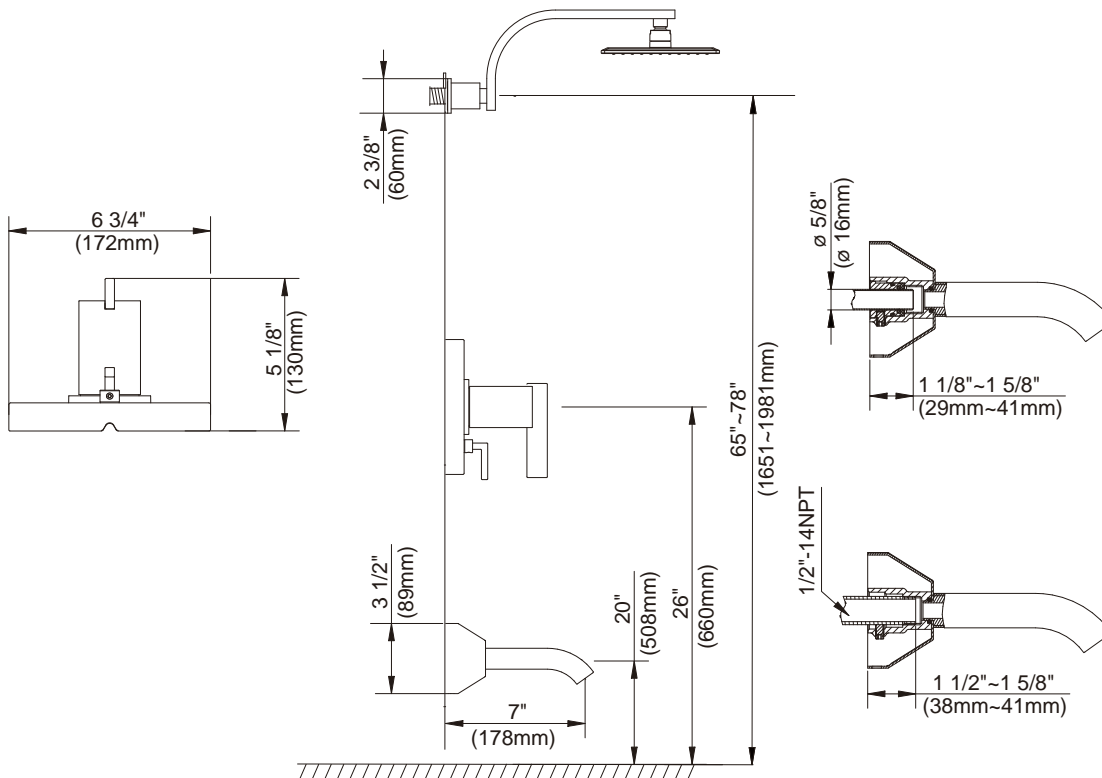

Submittal Information:

Job Name: _____
Contractor: _____

Location: _____
Contact #: _____