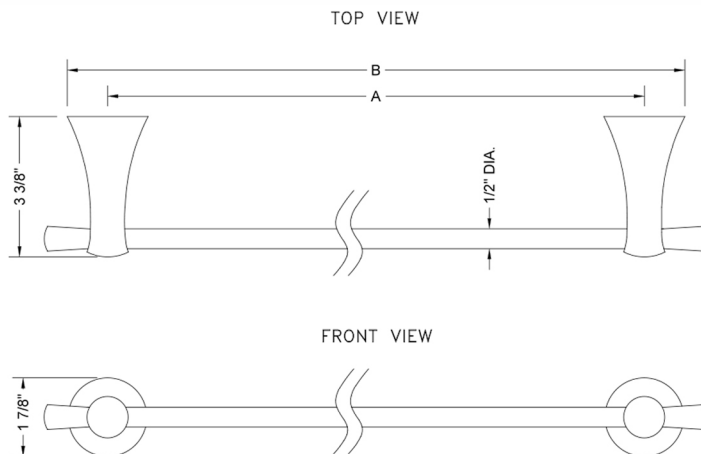

24" Cranford Towel Bar
Model #: 4460-TB-24-

FEATURES:

- All brass towel bar
- Universal mounting hardware included
- 3 3/8" projection
- Blocking required for proper installation
- Not available in ULB

AVAILABLE FINISHES:

SPECIFICATION DRAWING:

CRANFORD TOWEL BARS			
PART. #	DESCRIPTION	A	B
4460-TB-18-	18" ALL BRASS TOWEL BAR	18"	19 7/8"
4460-TB-24-	24" ALL BRASS TOWEL BAR	24"	25 7/8"