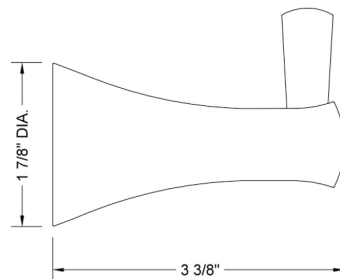

Cranford Robe Hook

Model #: 4460-RH-

FEATURES:

- All brass single robe hook
- Universal mounting hardware included
- 3 3/8" projection
- Blocking required for proper installation
- Not available in ULB

AVAILABLE FINISHES:

SPECIFICATION DRAWING:

SIDE VIEW

FRONT VIEW