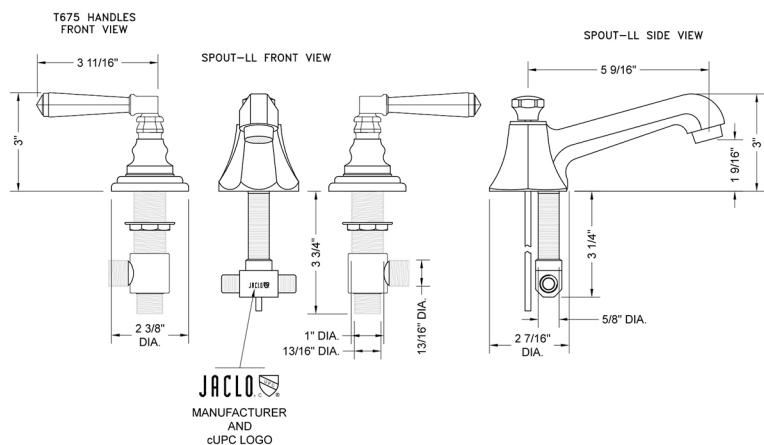

## Westfield Faucet with Hex Lever Handles

**Model #: 6870-T675-**

### FEATURES:

- All brass 8" - 12" widespread faucet includes brass pop-up drain with overflow
- 1/4 turn ceramic valves
- Stationary Spout
- Available Flow Rates: 1.5, 1.2 & 0.5 GPM. Additional flow rate (aerator) options available. Contact JACLO.
- 5 1/2" spout reach
- Spout Hole Size: 1 1/4" - 2"
- Valve Hole Size: 1 1/8" - 1 5/8"
- ADA Compliant Levers

### SPECIFICATION DRAWING: