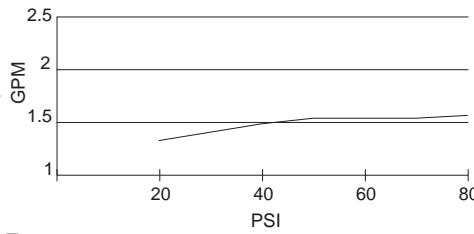

**SPECIFICATIONS**

**EASTHAM™ TRIM ONLY SINGLE HANDLE PRESSURE BALANCE TUB & SHOWER FAUCET**

**Model**

D501015T (Tub & Shower trim)  
D501515T (Shower only trim)

**Description**

- Mono Round 1F Showerhead D460052, 1.75GPM (6.6LPM) maximum flow rate @ 80 psi
- 6" brass showerarm
- Solid brass handle
- Diverter on spout
- Use with valve: D112000BT (w/ stops) or D115000BT (w/o stops) or D112500BT (w/ stops) or D115500BT (w/o stops)

**Flow Rate**

**Standards**

- UPC/cUPC
- Energy Policy Act of 1992

MEETS ASME A112.18.1M/A112.18.1

- ASME A112.18.1M/ A112.18.1

- ADA Accessibility Guidelines for Buildings and Facilities - 4.27.4 Controls and Mechanisms