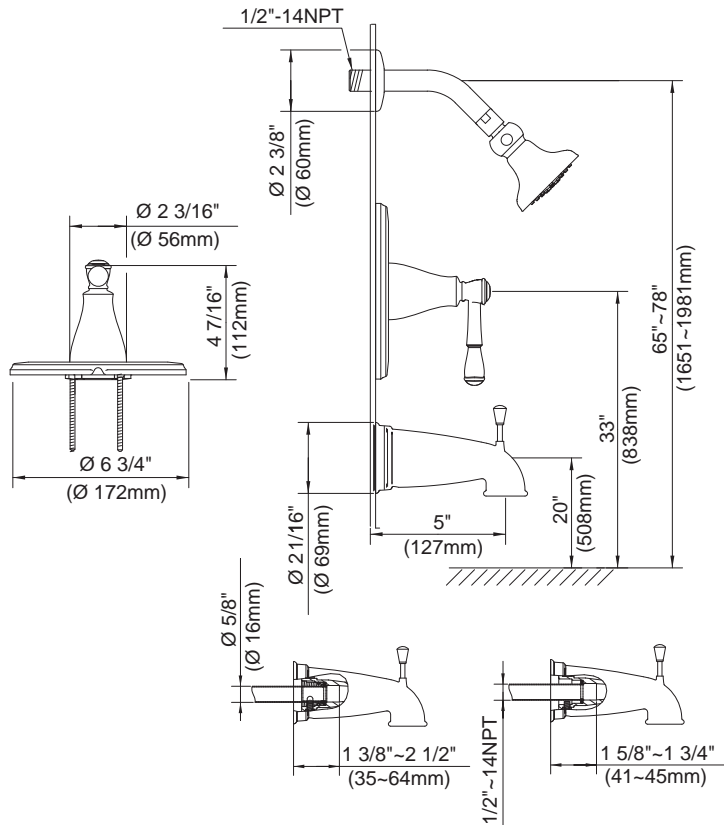

Warranty

Danze products are covered by a manufacturer's limited "lifetime" warranty on manufacturing defects.

For Chrome and Brushed Nickel finishes