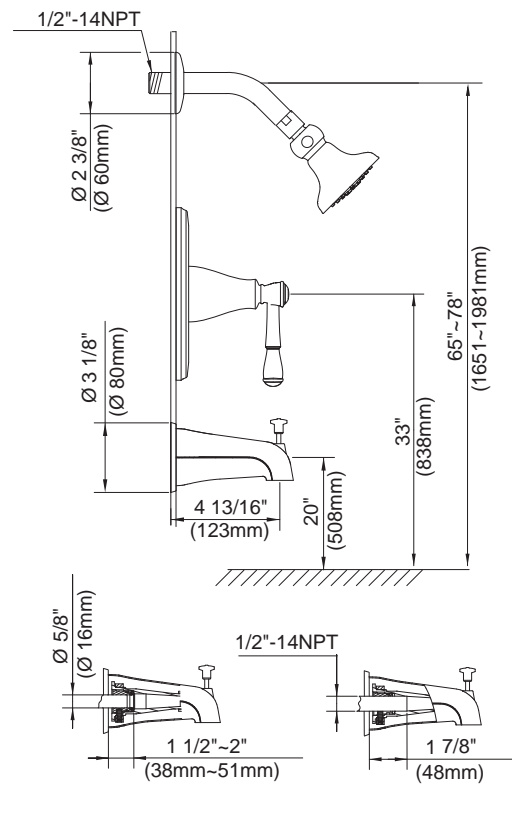

For Tumbled Bronze finish only

Submittal Information:

Job Name: _____
Contractor: _____

Location: _____
Contact #: _____