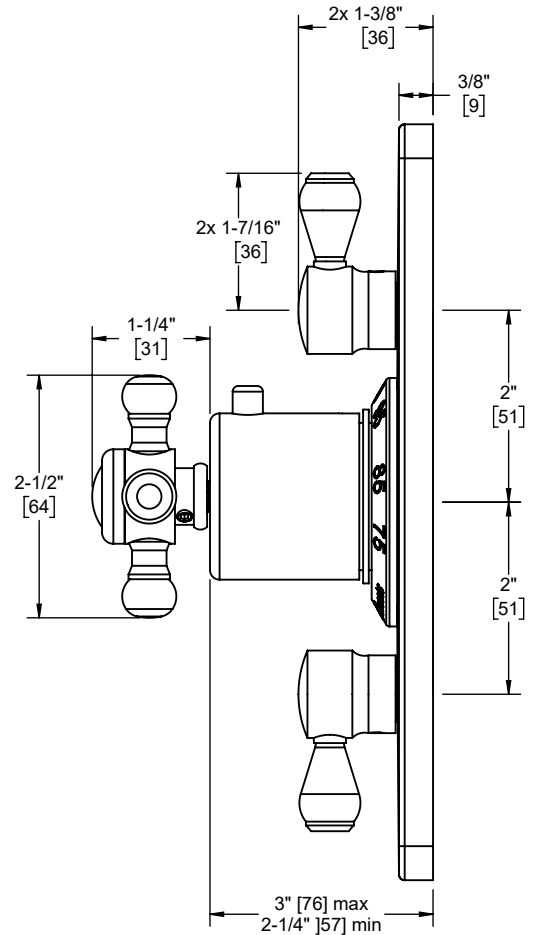

California Faucets®

Del Mar™

Styletherm® Trim Only W/ Dual Volume Control

Features

- Available in 27 finishes including 12 PVD finishes
- All brass construction
- 100° F safety stop button with manual override
- Dual integral volume control
- Engraved brass temperature ring

Codes/Standards Applicable

Product meets or exceeds the following:

- ASME A112.18.1/CSA B125.1
- ASSE 1016

TO-THC2L-60

Specifications subject to change without notice

Dimensions are inches, rounded to 1/16"
[Dimensions in brackets are mm, rounded to 1mm]