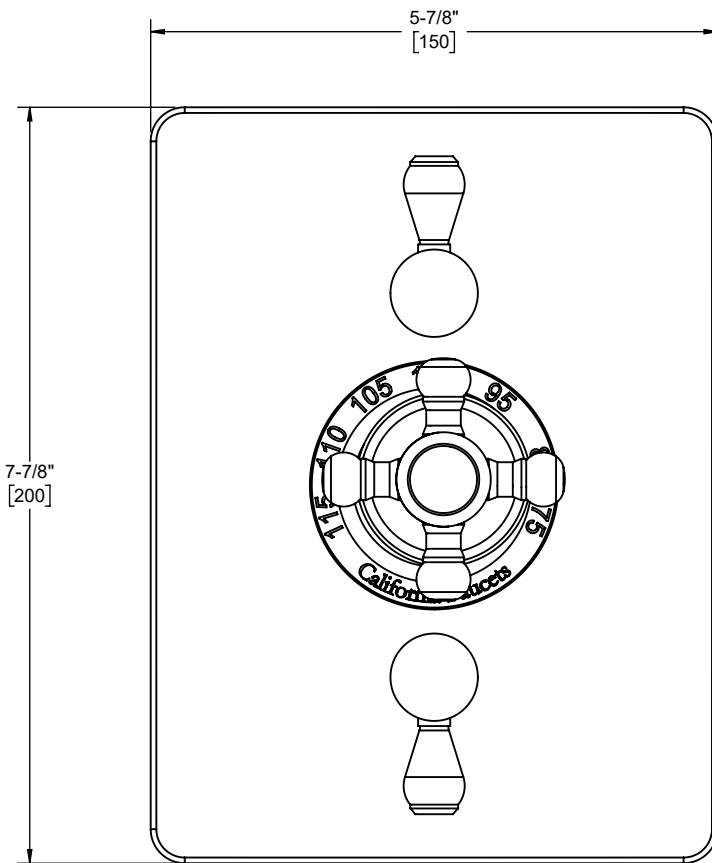

California Faucets®

Del Mar™

Styletherm® Trim Only W/ Dual Volume Control

Features

- Available in 27 finishes including 12 PVD finishes
- All brass construction
- 100° F safety stop button with manual override
- Dual integral volume control
- Engraved brass temperature ring

Codes/Standards Applicable

Product meets or exceeds the following:

- ASME A112.18.1/CSA B125.1
- ASSE 1016

TO-THC2L-60

Specifications subject to change without notice

Dimensions are inches, rounded to 1/16"
[Dimensions in brackets are mm, rounded to 1mm]