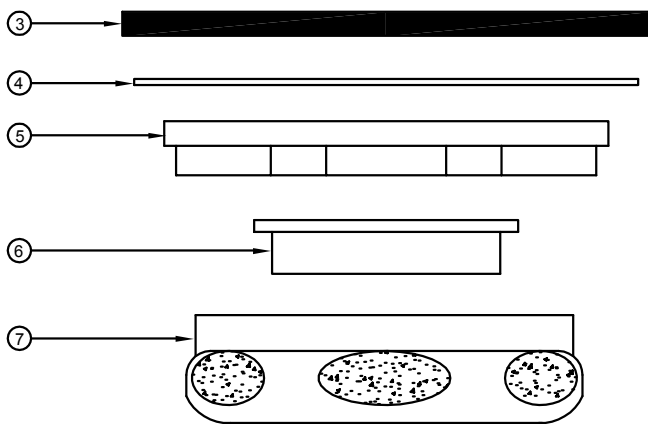

Stopper - Top View

Body - Top View

Pos.	Description	CF Part No.
1	Stopper	
2	Body	
3	Rubber Gasket	
4	Fiber Washer	
5	Locking Nut	
6	Plastic Reducing Washer	
7	1 1/2" Brass Nut	