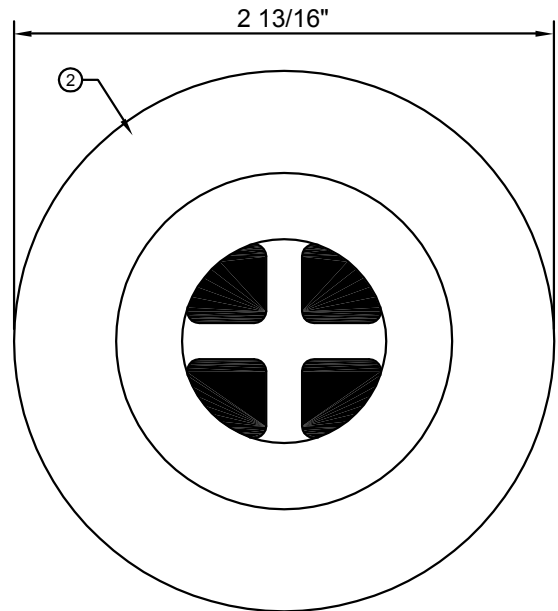

Stopper - Top View

Body - Top View

Pos.	Description	CF Part No.
1	Stopper	
2	Body	
3	Rubber Gasket	
4	Fiber Washer	
5	Locking Nut	
6	Plastic Reducing Washer	
7	1 1/2" Brass Nut	