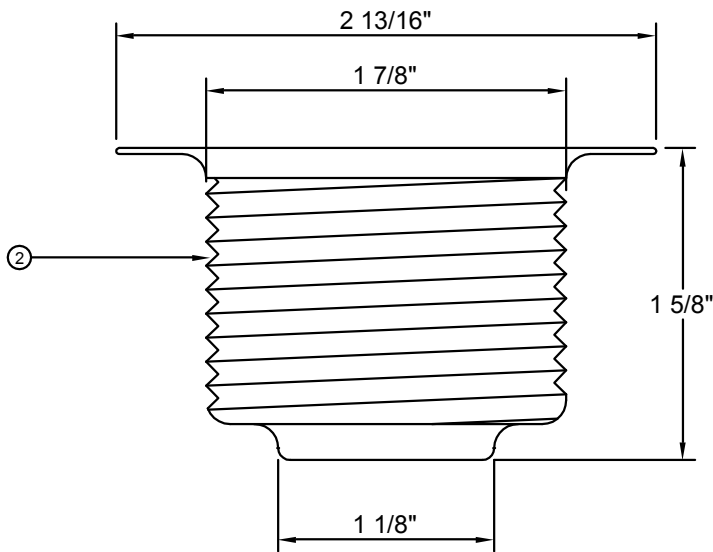

Stopper - Top View

Body - Top View

Pos.	Description	CF Part No.
1	Stopper	
2	Body	
3	Rubber Gasket	
4	Fiber Washer	
5	Locking Nut	
6	Plastic Reducing Washer	
7	1 1/2" Brass Nut	