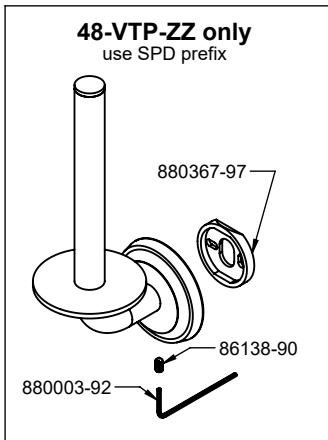

48-TR
48-RH
48-DRH
48-STP
48-VTP

To order spare parts add and/or replace as stated below:

SPD- prefix added to part number(s)
-ZZ replaced with finish code (see finish table)
-WW replaced with **-90** (light finish) or **-96** (dark finish)

Ex: **SPD-7-100463-PC** or **SPD-86030-96**

ITEM	PART NO.	DESCRIPTION	QTY
1	10359-ZZ	ESCUTCHEON, TRAD	1
2	10363-ZZ	RING, BASE, TRAD	1
for 48-TR	3	7-883220-ZZ KIT, TOWEL RING, POST W/SET SCREW (incl. 4)	1
	4	86031-90 SETSCREW 8-32 X 3/16 SCKT HD CUP PT SS	1
for 48-TR	5	881358-ZZ RING, TOWEL	1
	6	880090-98 ACC POST/BASE W/16T SPLINE 2-9/16"	1
	7	882064-98 ADAPTER, ACCESSORY POST	1
	8	6-200237 KIT, .8 X 1-1/2" SCREW & ANCHOR (2EA)	1
for 48-RH	9	7-883216-ZZ POST, ROBE HOOK W/ SET SCREW (incl. 4)	1
for 48-DRH	10	5-100297-ZZ ASM, TRAD DBL ROBE HOOK (incl. 4)	1
for 48-STP	11	7-883219-ZZ KIT, STP, POST W/ SET SCREW (incl. 4)	1
for 48-STP	12	882240-ZZ LOOP, T/T HOLDER, NEW STYLE	1
for 48-STP	13	86032-90 SETSCREW 8-32 X 5/16 SCKT HD CUP PT SS	1
for ITEM 4, & 13	14	882042-99 KEY, ALLEN, 5/64", BLACK	1