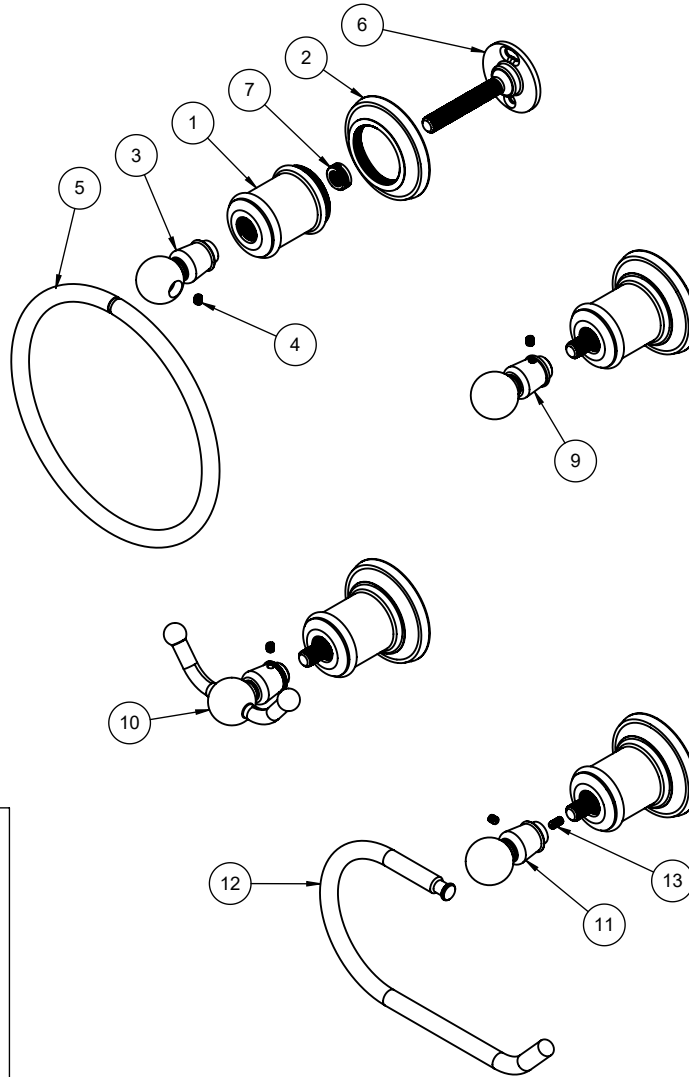

48-TR
48-RH
48-DRH
48-STP
48-VTP

To order spare parts add and/or replace as stated below:

SPD- prefix added to part number(s)
-ZZ replaced with finish code (see finish table)
-WW replaced with **-90** (light finish) or **-96** (dark finish)

Ex: **SPD-7-100463-PC** or **SPD-86030-96**

ITEM	PART NO.	DESCRIPTION	QTY
1	10359-ZZ	ESCUTCHEON, TRAD	1
2	10363-ZZ	RING, BASE, TRAD	1
for 48-TR	3	7-883220-ZZ KIT, TOWEL RING, POST W/SET SCREW (incl. 4)	1
	4	86031-90 SETSCREW 8-32 X 3/16 SCKT HD CUP PT SS	1
for 48-TR	5	881358-ZZ RING, TOWEL	1
	6	880090-98 ACC POST/BASE W/16T SPLINE 2-9/16"	1
	7	882064-98 ADAPTER, ACCESSORY POST	1
	8	6-200237 KIT, .8 X 1-1/2" SCREW & ANCHOR (2EA)	1
for 48-RH	9	7-883216-ZZ POST, ROBE HOOK W/ SET SCREW (incl. 4)	1
for 48-DRH	10	5-100297-ZZ ASM, TRAD DBL ROBE HOOK (incl. 4)	1
for 48-STP	11	7-883219-ZZ KIT, STP, POST W/ SET SCREW (incl. 4)	1
for 48-STP	12	882240-ZZ LOOP, T/T HOLDER, NEW STYLE	1
for 48-STP	13	86032-90 SETSCREW 8-32 X 5/16 SCKT HD CUP PT SS	1
for ITEM 4, & 13	14	882042-99 KEY, ALLEN, 5/64", BLACK	1