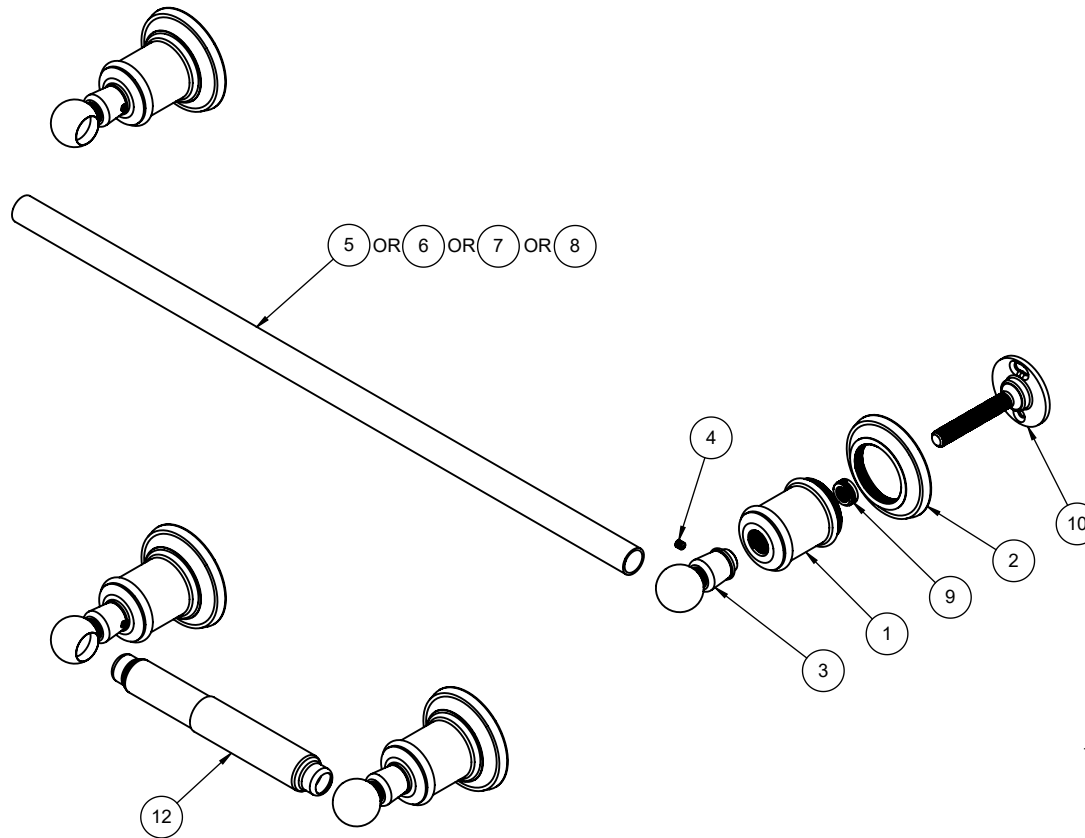

48-9  
48-18  
48-24  
48-30  
48-TP

To order spare parts add and/or replace as stated below:

**SPD-** prefix added to part number(s)  
**-ZZ** replaced with finish code (see finish table)  
**-WW** replaced with **-90** (light finish) or **-96** (dark finish)

Ex: **SPD-7-100463-PC** or **SPD-86030-96**

ITEM	PART NO.	DESCRIPTION	QTY
1	10359-ZZ	ESCUTCHEON, TRAD	2
2	10363-ZZ	RING, BASE, TRAD	2
for all dual post	3	7-883217-ZZ POST, TOWEL BAR & TP W/SET SCREW (incl. 4)	2
	4	86031-90 SETSCREW 8-32 X 3/16 SCKT HD CUP PT SS	1
for 48-9	5	880415-ZZ BAR ONLY, TOWEL, 9"	1
for 48-18	6	881187-ZZ BAR ONLY, TOWEL, 18"	1
for 48-24	7	881188-ZZ BAR ONLY, TOWEL, 24"	1
for 48-30	8	881357-ZZ BAR ONLY, TOWEL, 30"	1
	9	882064-98 ADAPTER, ACCESSORY POST	2
	10	880090-98 ACC POST/BASE W/16T SPLINE 2-9/16"	2
	11	6-200237 KIT, .8 X 1-1/2" SCREW & ANCHOR (2EA)	2
for 48-TP	12	7-100127-ZZ ASM, TISSUE ROLLER	1
for ITEM 4	13	882042-99 KEY, ALLEN, 5/64", BLACK	1

48-TR  
48-RH  
48-DRH  
48-STP  
48-VTP

To order spare parts add and/or replace as stated below:

**SPD-** prefix added to part number(s)  
**-ZZ** replaced with finish code (see finish table)  
**-WW** replaced with **-90** (light finish) or **-96** (dark finish)