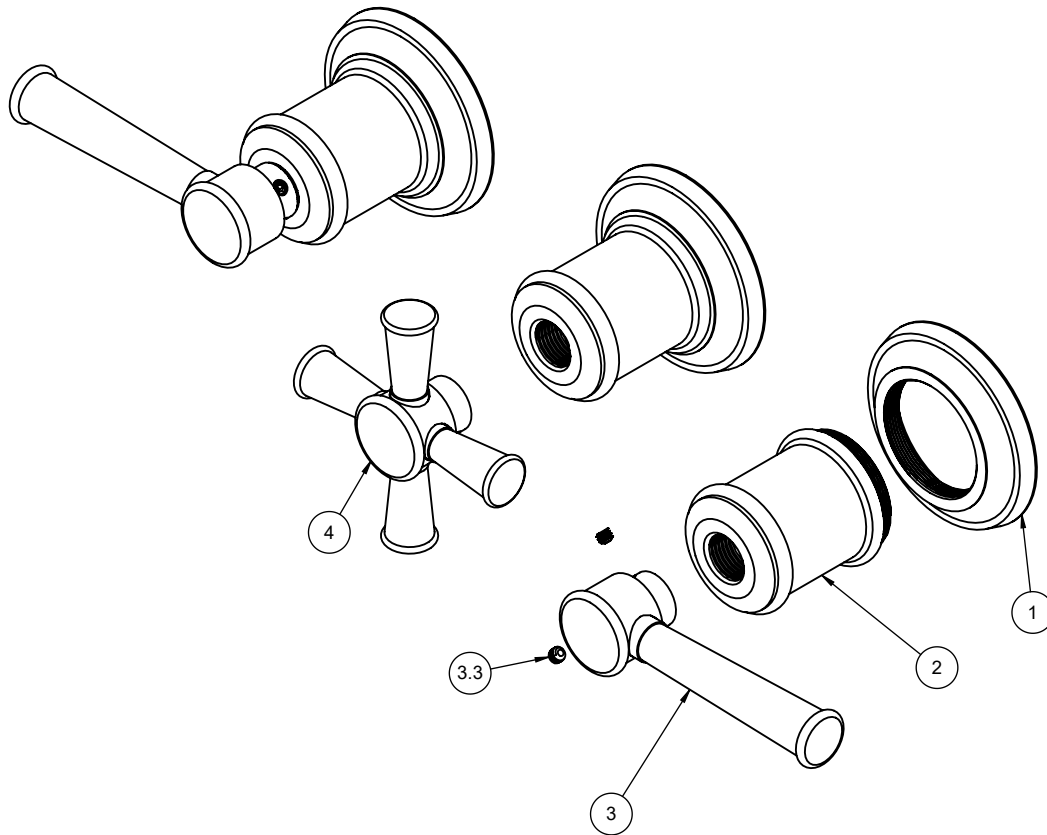

TO-48-W
 TO-48X-W
 TO-4806L
 TO-4806XL
 TO-4803L
 TO-4803XL

To order spare parts add and/or replace as stated below:

SPD- prefix added to part number(s)
-ZZ replaced with finish code (see finish table)
-WW replaced with **-90** (light finish) or **-96** (dark finish)

Ex: **SPD-7-100463-PC** or **SPD-86030-96**

ITEM	PART NO.	DESCRIPTION	QTY
1	10363-ZZ	RING, BASE, TRAD	3
2	10359-ZZ	ESCUTCHEON, TRAD	3
for 48 Series	3	7-100114-ZZ ASM, LEVER HANDLE - TRAD (incl. 3.3)	2
	3.3	86030-WW SETSCREW 8-32 X 1/8 SCKT HD CUP PT SS	2
for 48X Series	4	7-100113-ZZ ASM, CROSS HANDLE - TRAD (incl. 3.3)	1
for ITEM 3.3	5	882042-99 KEY, ALLEN, 5/64", BLACK	1