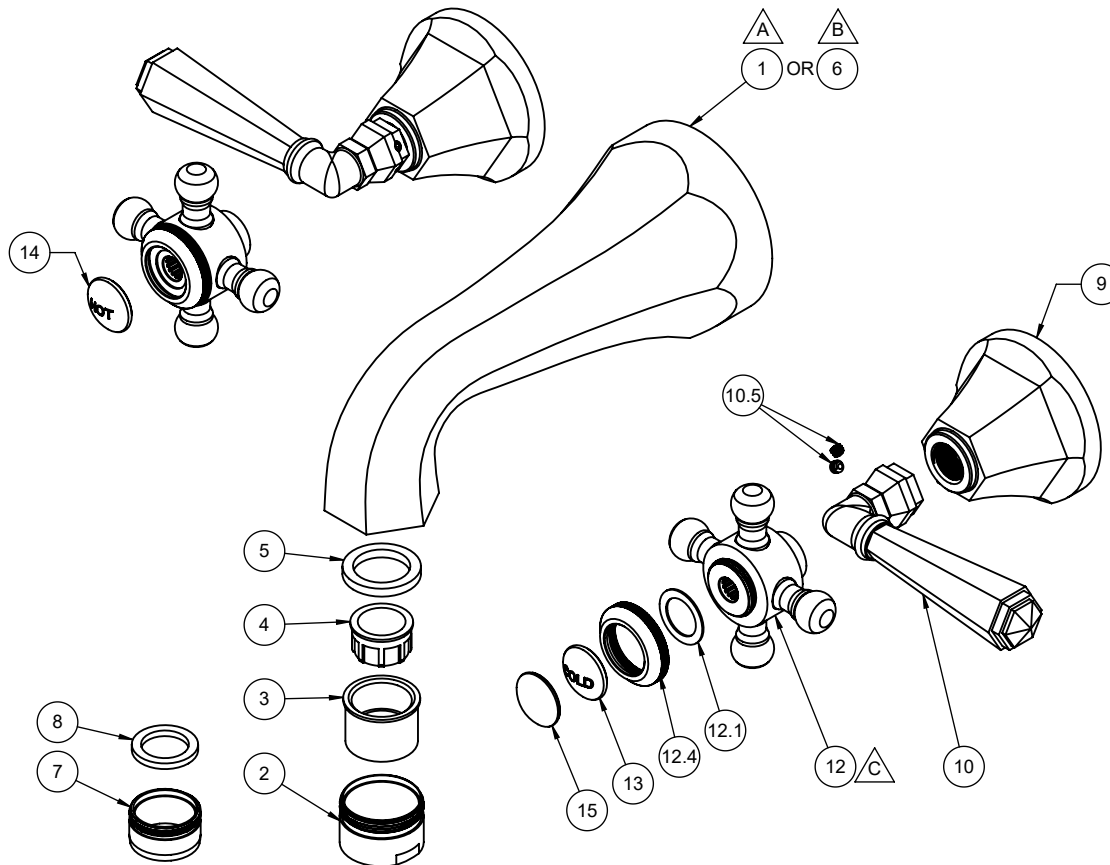

TO-V4602-7  
 TO-V4702-7  
 TO-V4702-7-MIDX  
 TO-V4602-9  
 TO-V4702-9  
 TO-V4702-9-MIDX

- △ A REQUIRES ITEM (2), (3), (4), AND (5)
- △ B REQUIRES ITEM (7), (4), AND (8)
- △ C REQUIRES ITEM (13) OR (14) OR (15)

To order spare parts add and/or replace as stated below:

**SPD-** prefix added to part number(s)  
**-ZZ** replaced with finish code (see finish table)  
**-WW** replaced with **-90** (light finish) or **-96** (dark finish)

Ex: **SPD-7-100463-PC** or **SPD-86030-96**

	ITEM	PART NO.	DESCRIPTION	QTY
for all -7	1	10208-ZZ	SPOUT, 7" WALL HEX, "NL"	1
for all -7	2	882081-ZZ	NEOSTRAHL, HOUSING, M28	1
for all -7	3	882029-99	NEOSTRAHL SLEEVE M28 TO STANDARD INSERT	1
	4	880354-81	INSERT, 1.2 GPM STD AERATED (PCA PERLATOR)	1
for all -7	5	882030-99	NEOSTRAHL WASHER, M28, RUBBER	1
for all -9	6	10209-ZZ	SPOUT, 9" WALL HEX, "NL"	1
for all -9	7	880168-ZZ	SHELL, STD 15/16"-27, MALE THD	1
for all -9	8	881829-99	WSHR AERATOR, .839 X .590 X .110 EPDM A70 (NSF 61)	1
	9	471196-ZZ	ESCUTCHEON, 47 SERIES	2
for 46 Series	10	7-473124-ZZ	KIT, MET LEV HDL, 46 SERIES (incl. 10.5)	2
	10.5	86030-WW	SETScrew 8-32 X 1/8 SCKT HD CUP PT SS	2
for 47 Series	12	7-473558-ZZ	KIT, HANDLE, POST, SCREWS, SPOKES 47 W/S (incl. 10.5, 12.1, 12.4)	2
	12.1	87136-80	WSHR Ø14.00 X Ø20.50 X 0.60MM	1
	12.4	471048-ZZ	HANDLE, 47, CROSS, RING	1
for 47 Series	13	471043-40	BUTTON, INDEX, 47, COLD, PORC (Ø20 X 5.5MM)	1
for 47 Series	14	471045-40	BUTTON, INDEX, 47, HOT, PORC (Ø20 X 5.5MM)	1
for 47-MIDX Series	15	471168-ZZ	BUTTON, INDEX, METAL	2
for ITEM 10.5	16	882042-99	KEY, ALLEN, 5/64", BLACK	1