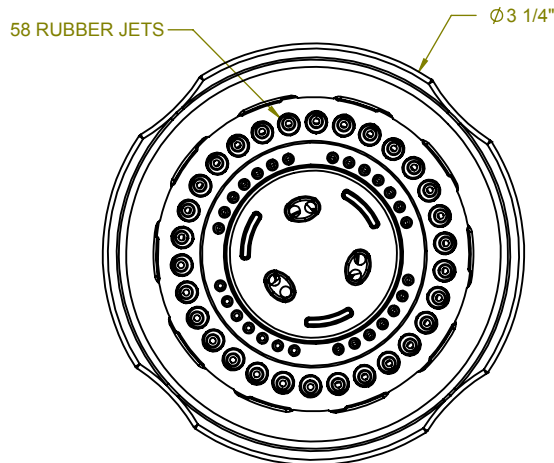

# StyleFlow™ BËL

MULTI-FUNCTION TRADITIONAL SHOWERHEAD

## Features

- Over 18 finishes including 8 PVD finishes
- Powered by Swiss Shower Technology
- 3 functions: rain, hard rain & booster massage
- Positive click position per function
- 3-1/4" face diameter
- Self-clean rubber jets
- Solid brass pivot ball connection
- 2.5 gpm (9.5 Lpm) max flow rate
- Order **WE** for 2.0 gpm (7.6 Lpm) max flow rate

SH-323  
WE-SH-323

## Codes/Standards Applicable

Meets or exceeds the following at date of manufacture:

- ASME A112.18.1/CSA B125.1

ALL DIMENSIONS SHOWN TO NEAREST 1/16"