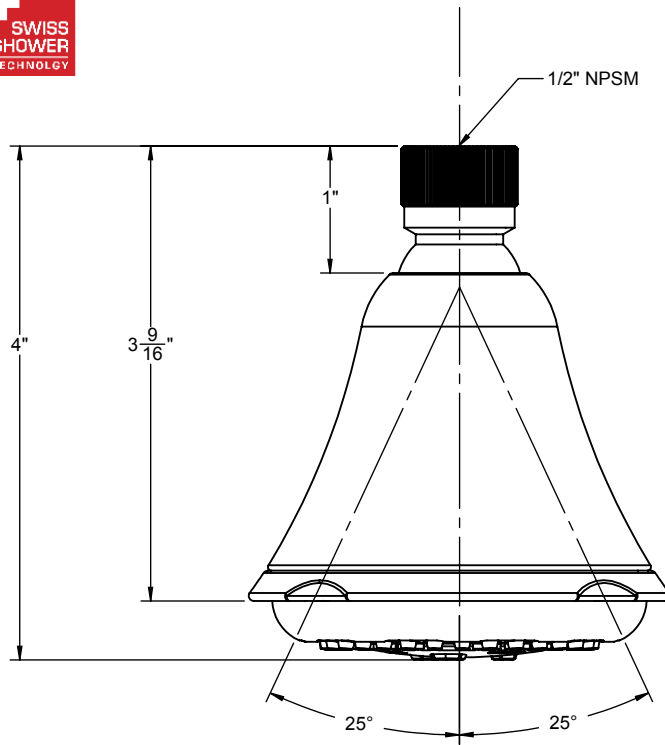

Codes/Standards Applicable

Meets or exceeds the following at date of manufacture:

- ASME A112.18.1/CSA B125.1

ALL DIMENSIONS SHOWN TO NEAREST 1/16"