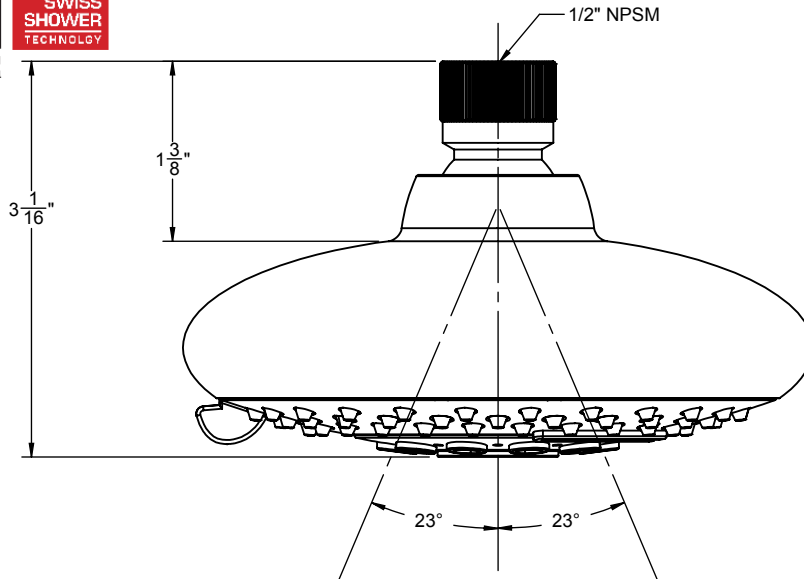

California Faucets®

StyleFlow™ GEO

5" MULTI-FUNCTION TRANSITIONAL

Features

- Over 18 finishes including 8 PVD finishes
- Powered By Swiss Shower Technology™
- 4 functions: rain, air, boosted massage, & blade
- Positive click position per function
- 5" face diameter
- Self-clean rubber jets
- Solid brass pivot ball connection
- 2.5 gpm (9.5 Lpm) max flow rate
- Order **WE** for 2.0 gpm (7.6 Lpm) max flow rate

Codes/Standards Applicable

Meets or exceeds the following at date of manufacture:

- ASME A112.18.1/CSA B125.1

SH-514
WE-SH-514

ALL DIMENSIONS SHOWN TO NEAREST 1/16"