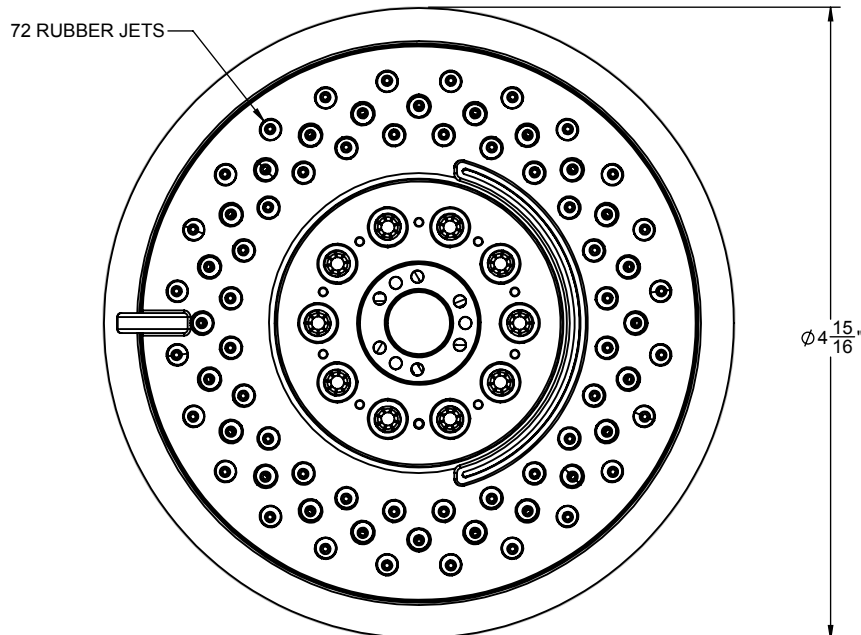

California Faucets®

StyleFlow™ GEO

5" MULTI-FUNCTION TRANSITIONAL

Features

- Over 18 finishes including 8 PVD finishes
- Powered By Swiss Shower Technology™
- 4 functions: rain, air, boosted massage, & blade
- Positive click position per function
- 5" face diameter
- Self-clean rubber jets
- Solid brass pivot ball connection
- 2.5 gpm (9.5 Lpm) max flow rate
- Order **WE** for 2.0 gpm (7.6 Lpm) max flow rate

Codes/Standards Applicable

Meets or exceeds the following at date of manufacture:

- ASME A112.18.1/CSA B125.1

SH-514
WE-SH-514

ALL DIMENSIONS SHOWN TO NEAREST 1/16"