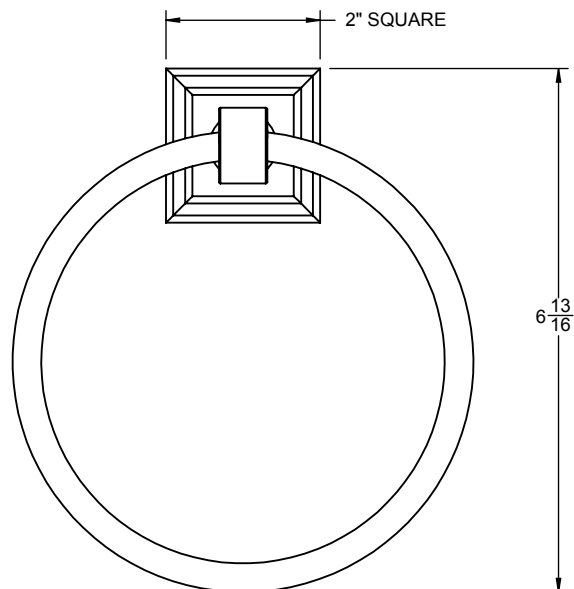

Features

- Over 30 finishes including 14 PVD finishes
- Solid brass construction
- Adjustable wall mount to allow proper horizontal leveling
- All mounting hardware included
- For additional product offerings, see www.californiafaucets.com

44-TR

Codes/Standards Applicable

Meets or exceeds the following at date of manufacture:

- None applicable

ALL DIMENSIONS SHOWN TO NEAREST 1/16"