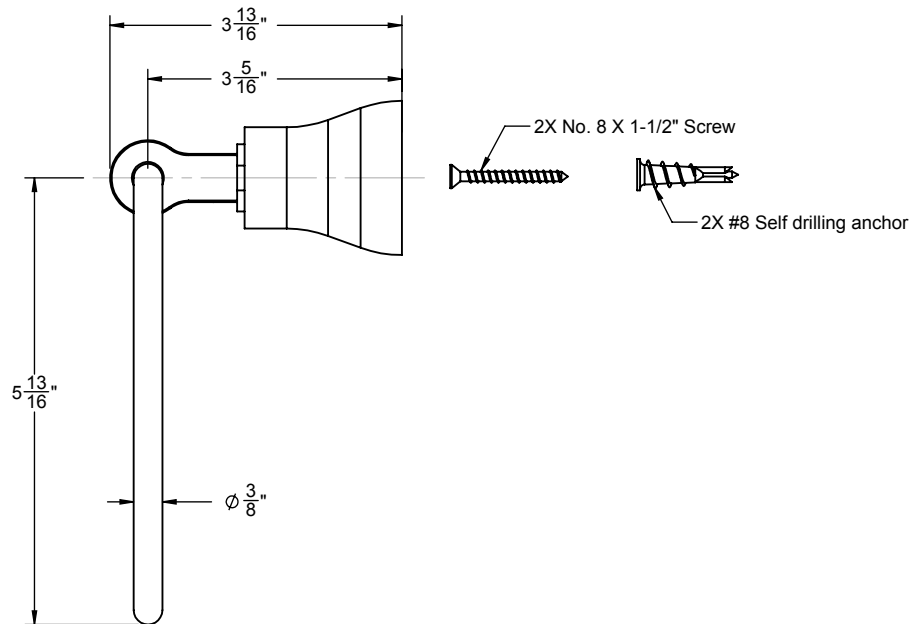

Features

- Over 30 finishes including 14 PVD finishes
- Solid brass construction
- Adjustable wall mount to allow proper horizontal leveling
- All mounting hardware included
- For additional product offerings, see www.californiafaucets.com

44-TR

Codes/Standards Applicable

Meets or exceeds the following at date of manufacture:

- None applicable

ALL DIMENSIONS SHOWN TO NEAREST 1/16"