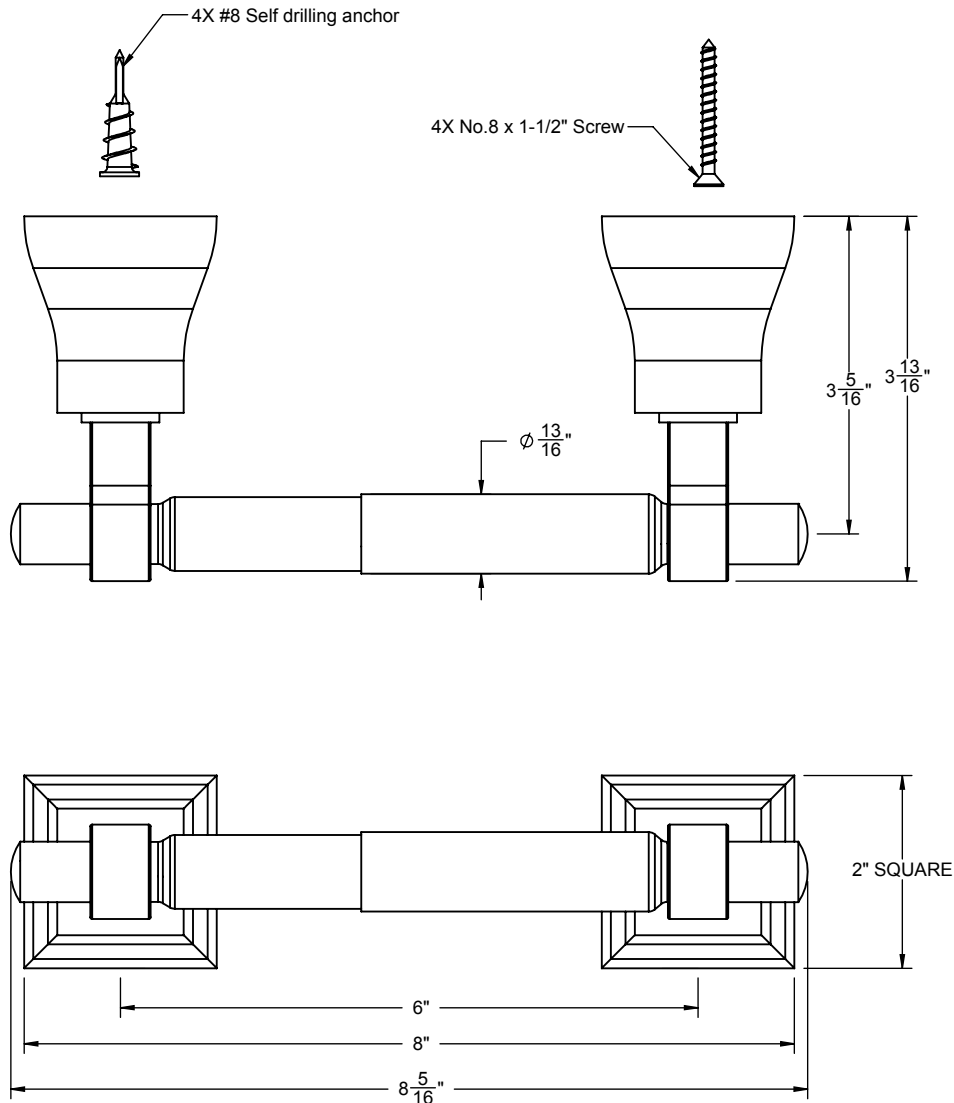

44-TP

Features

- Over 30 finishes including 14 PVD finishes
- Solid brass construction
- Adjustable wall mount to allow proper horizontal leveling
- All mounting hardware included
- For additional offerings, see www.californiafaucets.com

Codes/Standards Applicable

Meets or exceeds the following at date of manufacture:

- None applicable

ALL DIMENSIONS SHOWN TO NEAREST 1/16"