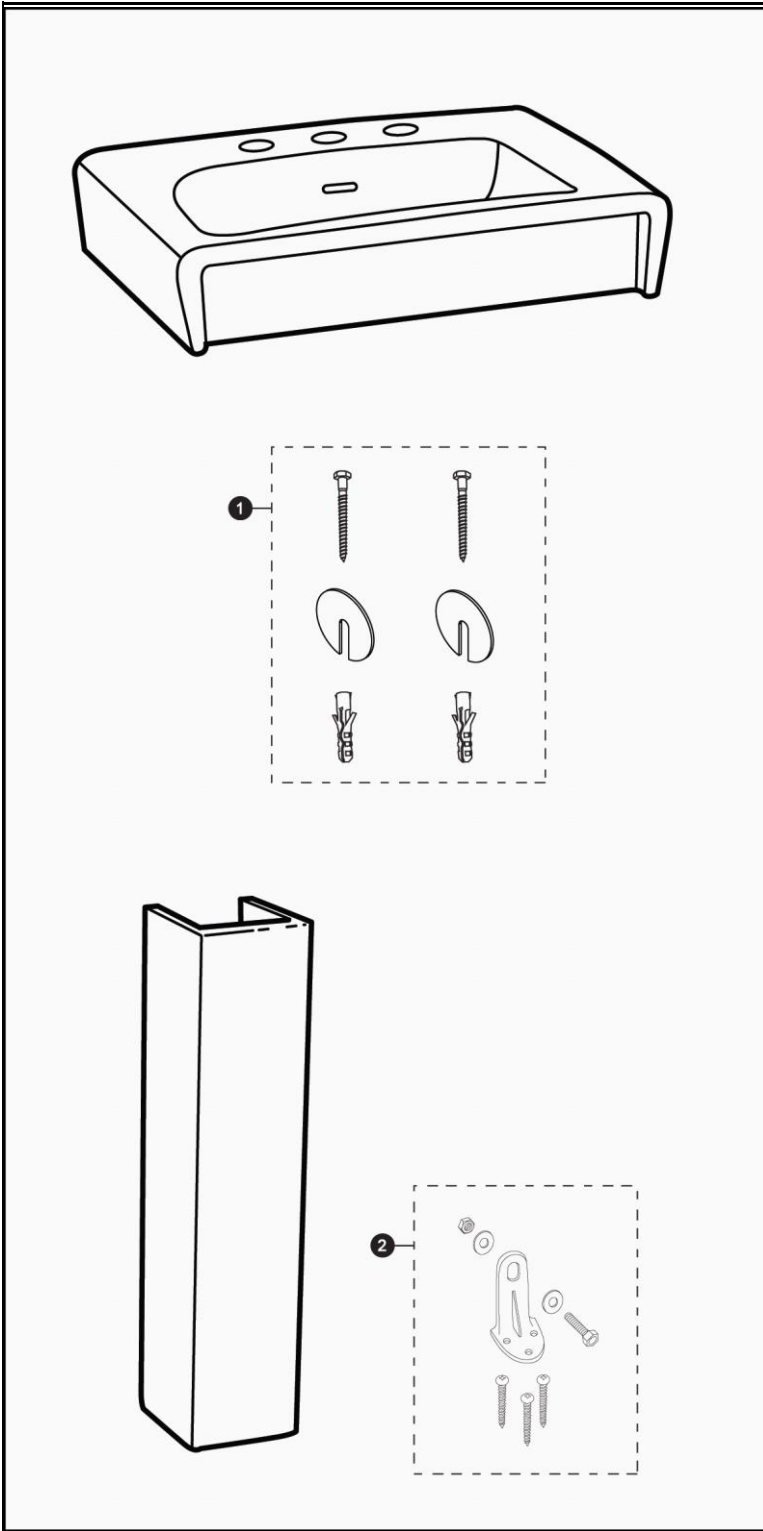

LPT680G

LPT680G
LT680G
PT680

LPT680.4G
LT680.4G
PT680

LPT680.8G
LT680.8G
PT680

Ethos® Design C Pedestal Lavatory (including SanaGloss®)

Items	Parts	Description
1	THU125R	Mounting Set
2	TL510ER	Mounting Set - Floor

Note:

Product Number Explanations		
Pedestal Lavatory	Lavatory	Pedestal
(LPT) Pedestal Lavatory	(LT) Lavatory	(PT) Pedestal
(680) Model	(680) Model	(680) Model
(.4) 4" Centers	(.4) 4" Centers	
(.8) 8" Centers	(.8) 8" Centers	
(G) SanaGloss®	(G) SanaGloss®	