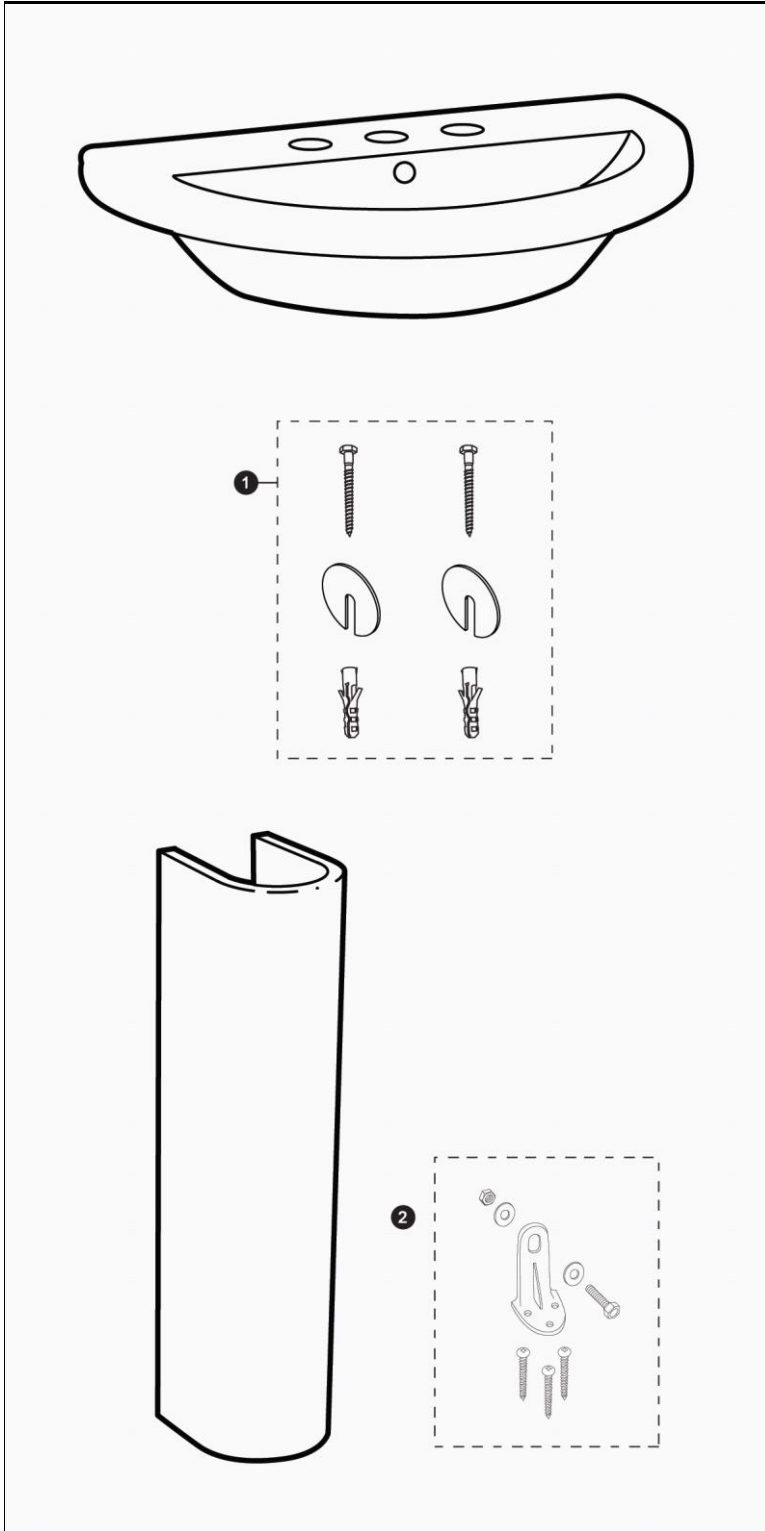

LPT325G

Pedestal Lavatory (including SanaGloss®)

LPT325G
LT325G
PT325

LPT325.4G
LT325.4G
PT325

LPT325.8G
LT325.8G
PT325

Items	Parts	Description
1	THU125R	Mounting Set
2	TL510ER	Mounting Set - Floor

Note:

Product Number Explanations		
Pedestal Lavatory	Lavatory	Pedestal
(LPT) Pedestal Lavatory (325) Model (.4) 4" Centers (.8) 8" Centers (G) SanaGloss®	(LT) Lavatory (325) Model (.4) 4" Centers (.8) 8" Centers (G) SanaGloss®	(PT) Pedestal (325) Model

Actual Product may vary slightly from illustration.