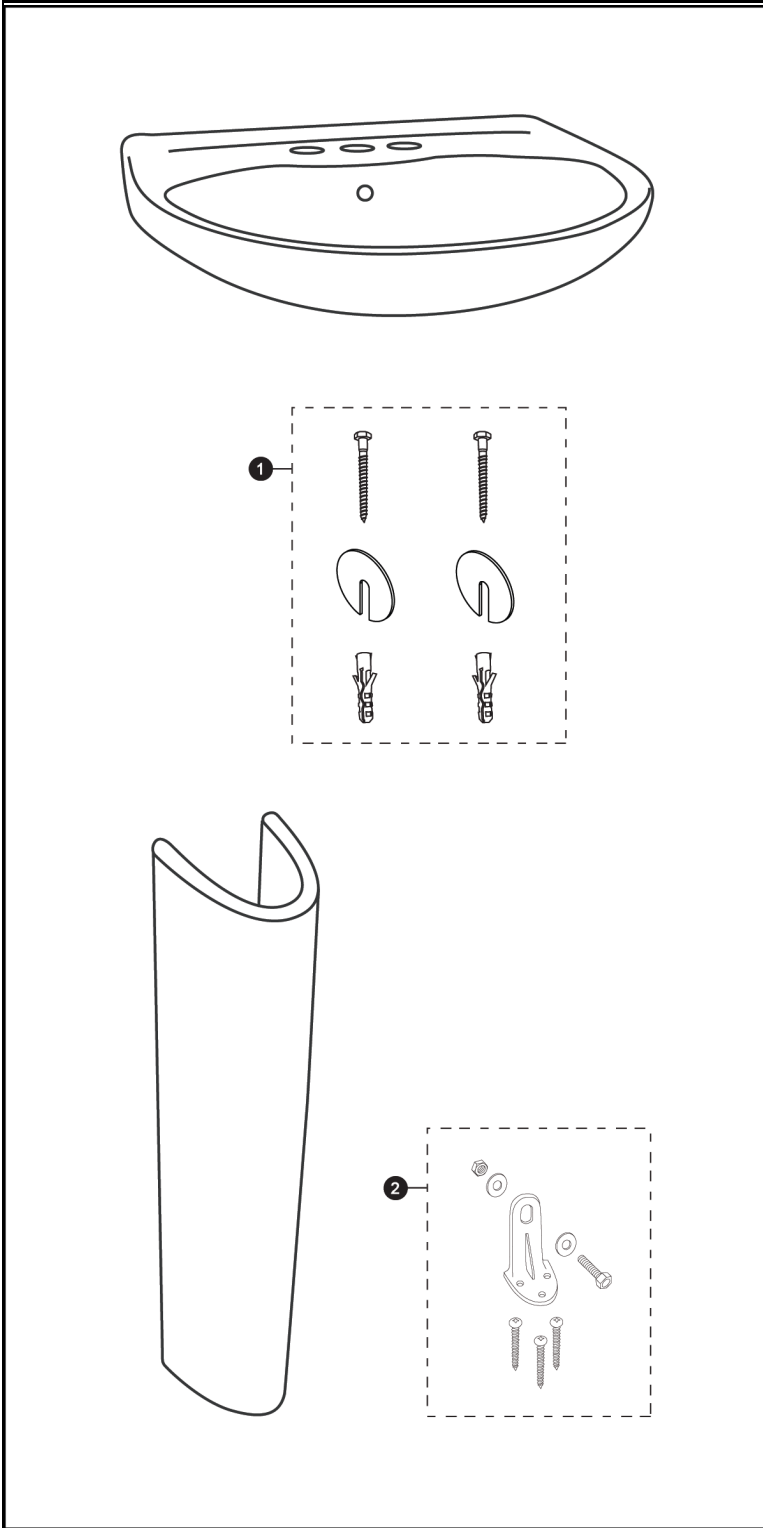

# LPT242 & LPT242G

## Prominence® Pedestal Lavatory (including SanaGloss®)

LPT242	LPT242.4	LPT242.8
LT242	LT242.4	LT242.8
PT243	PT243	PT243
LPT242G	LPT242.4G	LPT242.8G
LT242G	LT242.4G	LT242.8G
PT243	PT243	PT243

Items	Parts	Description
1	THU125R	Mounting Set
2	TL510ER	Mounting Set - Floor

### Product Number Explanations

Pedestal Lavatory	Lavatory	Pedestal
(LPT) Pedestal Lavatory	(LT) Lavatory	(PT) Pedestal
(242) Model	(242) Model	(243) Model
(.4) 4" Centers	(.4) 4" Centers	
(.8) 8" Centers	(.8) 8" Centers	
(G) SanaGloss	(G) SanaGloss	