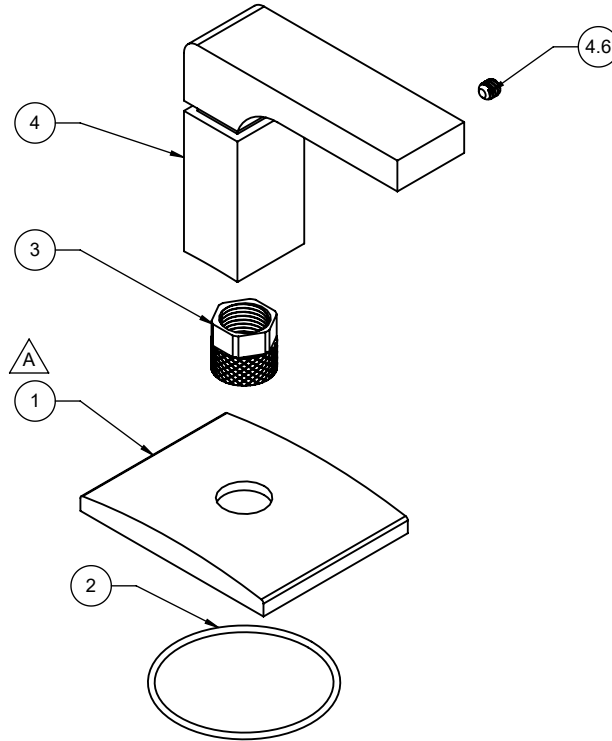

△ REQUIRES ITEM ②

To order spare parts add and/or replace as stated below:

SPD- prefix added to part number(s)

-ZZ replaced with finish code (see finish table)

-WW replaced with **-90** (light finish) or **-96** (dark finish)

Ex: **SPD-7-100463-PC** or **SPD-86030-96**

ITEM	PART NO	DESCRIPTION	QTY.
1	10467-ZZ	ESCUTCHEON, HANDLE	1
2	87124-80	O-RING Ø47.34 X 1.78(-032) BUNA-N A70	1
3	880371-15B	NUT, TIE-DOWN, BARREL Ni PLT - KNURLED	1
4	7-100098-ZZ	ASM, SQ. LVR & POST (incl. 4.6)	1
4.6	86033-WW	SETScrew 10-24 X 3/16 SCKT HD CUP PT SS	1
5	882043-99	KEY, ALLEN, 3/32", BLACK	1