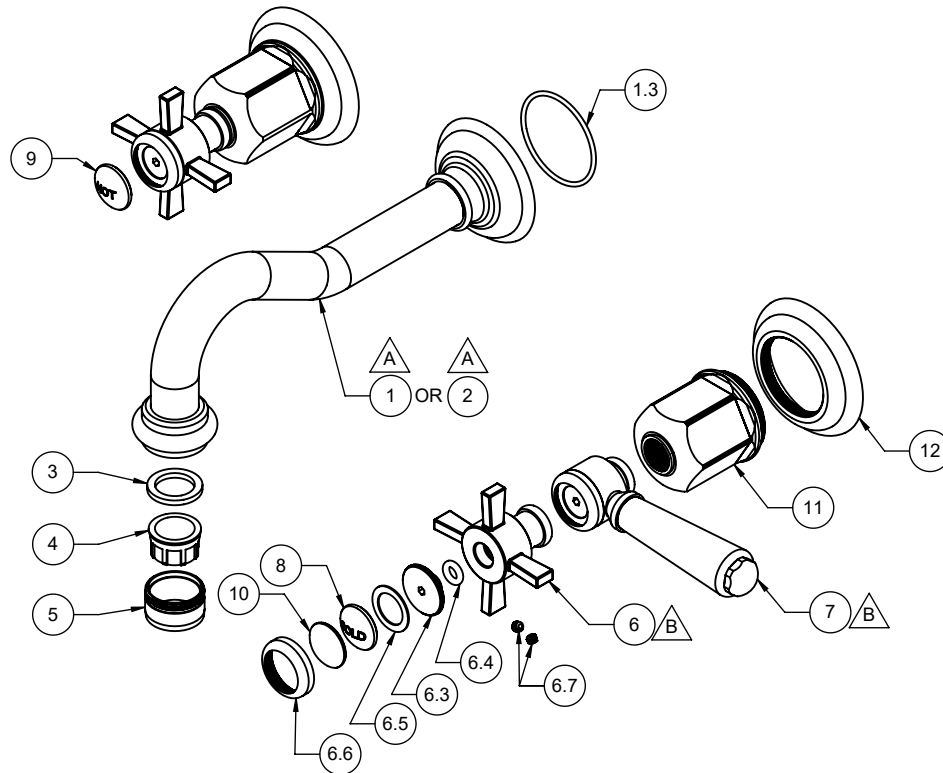

- △ REQUIRES ITEM (3), (4), AND (5)
 △ REQUIRES ITEM (8), (9), OR (10)

TO-V3402-7
 TO-V3402-9
 TO-V3502-7
 TO-V3502-9
 TO-V3402-7-MIDX
 TO-V3402-9-MIDX
 TO-V3502-7-MIDX
 TO-V3502-9-MIDX

To order spare parts add and/or replace as stated below:

SPD- prefix added to part number(s)
 -ZZ replaced with finish code (see finish table)
 -WW replaced with -90 (light finish) or -96 (dark finish)

Ex: SPD-7-100362-PC or SPD-86030-96

	ITEM	PART NO.	DESCRIPTION	QTY.
for all -7	1	7-100081-ZZ	ASM, VS SPOUT, 7" TRAD TUBE STYLE, "NL" (incl. 1.3, 3, 4, 5)	1
	1.3	87023-80	O-RING 37.82 X 1.78 (-029) BUNA-N A70	1
for all -9	2	7-100082-ZZ	ASM, VS SPOUT, 9" TRAD TUBE STYLE, "NL" (incl. 1.3, 3, 4, 5)	1
	3	881829-99	WSHR AERATOR, .839 X .590 X .110 EPDM A70 (NSF 61)	1
	4	880354-81	INSERT, 1.2 GPM STD AERATED (PCA PERLATOR)	1
	5	880168-ZZ	SHELL, STD 15/16"-27, MALE THD	1
for 34 Series	6	7-100213-ZZ	ASM, THIN BLADE X-HDL W/BEZEL (incl. 6.3, 6.4, 6.5, 6.6, 6.7)	2
	6.3	10610-15B	INSERT, THD, BEZEL HDL	1
	6.4	87154-80	O-RING Ø5.23 X 2.62 (-107) BUNA-N A70	1
	6.5	87136-80	WSHR Ø14.00 X Ø20.50 X 0.60MM	1
	6.6	10575-ZZ	BEZEL, MULTI HANDLE	1
	6.7	86030-WW	SETScrew 8-32 X 1/8 SCKT HD CUP PT SS	2
for 35 Series	7	7-100218-ZZ	ASM, HANDLE, RD HUB W/SMTH PORC INSERT (incl. 6.3, 6.4, 6.5, 6.6, 6.7)	1
	8	471043-40	BUTTON, INDEX, 47, COLD, PORC (Ø20 X 5.5MM)	1
	9	471045-40	BUTTON, INDEX, 47, HOT, PORC (Ø20 X 5.5MM)	1
for -MIDX	10	471168-ZZ	BUTTON, INDEX, METAL	2
	11	343354-ZZ	ESCUTCHEON, 34	2
	12	11121-ZZ	BASE RING, TRAD, Ø59.5 W/ 1-3/8-28 THD	2
for ITEM 6.7	13	882042-99	KEY, ALLEN, 5/64", BLACK	1