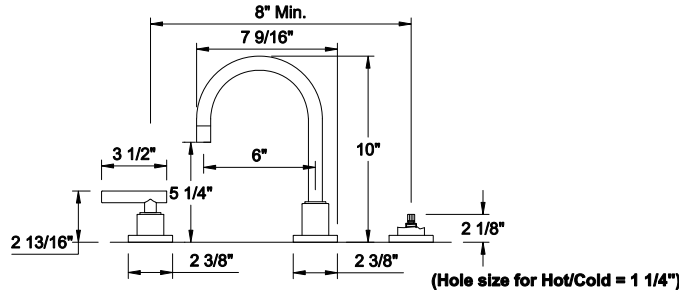

**6602**  
 o Widespread

Meets A112.18.1M  
 1.5 GPM/5.7L/Min