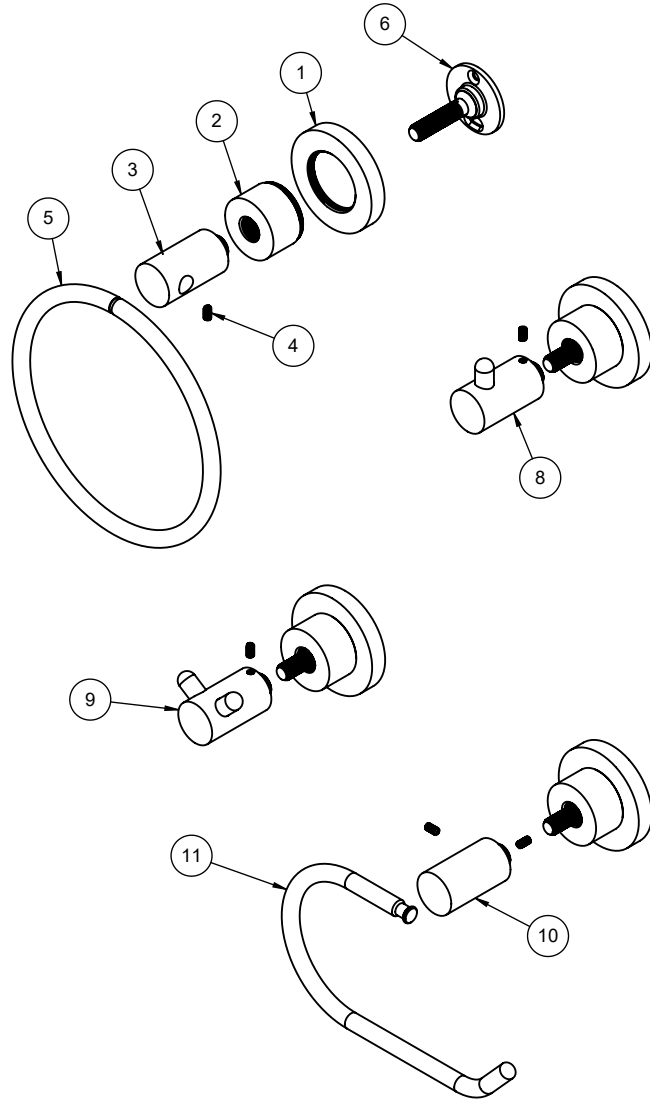

65-9
65-18
65-24
65-30
65-TP

To order spare parts add and/or replace as stated below:

SPD- prefix added to part number(s)

-ZZ replaced with finish code (see finish table)

-WW replaced with **-90** (light finish) or **-96** (dark finish)

Ex: **SPD-7-100463-PC** or **SPD-86030-96**

ITEM	PART NO.	DESCRIPTION	QTY
1	652119-ZZ	RING, ESC/LAV/RT, 65 & 66 SERIES, SMOOTH	2
2	571380-ZZ	ESCUTCHEON, 57, SERIES	2
for all dual post	3	7-653222-ZZ KIT, TB/TP POST W/ SET SCREW, 65 (incl. 4)	2
	4	86032-WW SETSCREW 8-32 X 5/16 SCKT HD CUP PT SS	1
for 65-9	5	880415-ZZ BAR ONLY, TOWEL, 9"	1
for 65-18	6	881187-ZZ BAR ONLY, TOWEL, 18"	1
for 65-24	7	881188-ZZ BAR ONLY, TOWEL, 24"	1
for 65-30	8	881357-ZZ BAR ONLY, TOWEL, 30"	1
	9	880155-98 ACC POST/BASE W/16T SPLINE 1-7/8"	2
	10	6-200237 KIT, ,8 X 1-1/2" SCREW & ANCHOR (2EA)	2
for ITEM 4	11	882042-99 KEY, ALLEN, 5/64", BLACK	1
for 65-TP	12	7-100127-ZZ ASM, TISSUE ROLLER	1

65-TR
65-RH
65-DRH
65-STP

To order spare parts add and/or replace as stated below:

SPD- prefix added to part number(s)
-ZZ replaced with finish code (see finish table)
-WW replaced with **-90** (light finish) or **-96** (dark finish)

Ex: **SPD-7-100463-PC** or **SPD-86030-96**

	ITEM	PART NO.	DESCRIPTION	QTY
	1	652119-ZZ	RING, ESC/LAV/RT, 65 & 66 SERIES, SMOOTH	1
	2	571380-ZZ	ESCUTCHEON, 57, SERIES	1
for 65-TR	3	7-653226-ZZ	KIT, POST W/ SET SCREW <i>(incl. 4)</i>	1
	4	86032-90	SETSCREW 8-32 X 5/16 SCKT HD CUP PT SS	1
for 65-TR	5	881358-ZZ	RING, TOWEL	1
	6	880155-98	ACC POST/BASE W/16T SPLINE 1-7/8"	1
	7	6-200237	KIT, ,8 X 1-1/2" SCREW & ANCHOR (2EA)	1
for 65-RH	8	7-653223-ZZ	KIT, POST W/ ROBE HOOK <i>(incl. 4)</i>	1
for 65-DRH	9	7-100107-ZZ	ASM, CONT DBL ROOK HOOK POST <i>(incl. 4)</i>	1
for 65-STP	10	7-652270-ZZ	POST, T/P HOLDER, NEW STYLE, CONTEMPY <i>(incl. 4)</i>	1
for 65-STP	11	882240-ZZ	LOOP, T/T HOLDER, NEW STYLE	1
for ITEM 4	12	882042-99	KEY, ALLEN, 5/64", BLACK	1