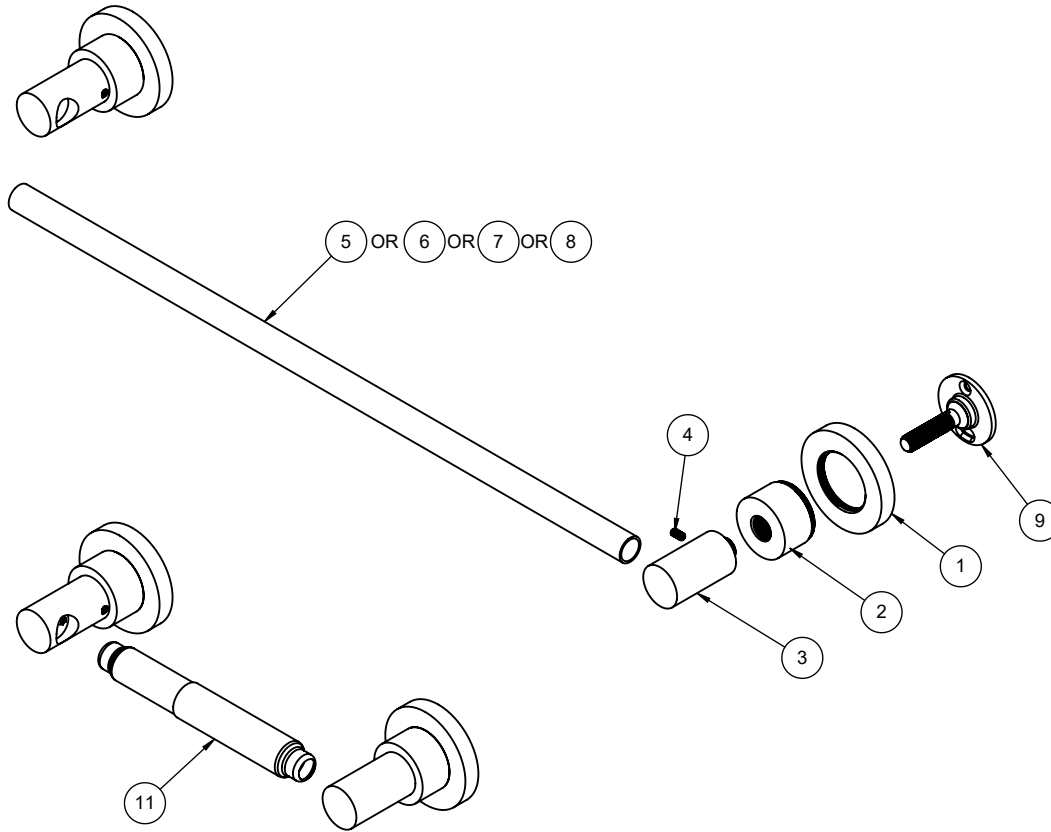

65-9
65-18
65-24
65-30
65-TP

To order spare parts add and/or replace as stated below:

SPD- prefix added to part number(s)

-ZZ replaced with finish code (see finish table)

-WW replaced with **-90** (light finish) or **-96** (dark finish)

Ex: **SPD-7-100463-PC** or **SPD-86030-96**

ITEM	PART NO.	DESCRIPTION	QTY
1	652119-ZZ	RING, ESC/LAV/RT, 65 & 66 SERIES, SMOOTH	2
2	571380-ZZ	ESCUTCHEON, 57, SERIES	2
for all dual post	3	7-653222-ZZ KIT, TB/TP POST W/ SET SCREW, 65 (incl. 4)	2
	4	86032-WW SETSCREW 8-32 X 5/16 SCKT HD CUP PT SS	1
for 65-9	5	880415-ZZ BAR ONLY, TOWEL, 9"	1
for 65-18	6	881187-ZZ BAR ONLY, TOWEL, 18"	1
for 65-24	7	881188-ZZ BAR ONLY, TOWEL, 24"	1
for 65-30	8	881357-ZZ BAR ONLY, TOWEL, 30"	1
	9	880155-98 ACC POST/BASE W/16T SPLINE 1-7/8"	2
	10	6-200237 KIT, ,8 X 1-1/2" SCREW & ANCHOR (2EA)	2
for ITEM 4	11	882042-99 KEY, ALLEN, 5/64", BLACK	1
for 65-TP	12	7-100127-ZZ ASM, TISSUE ROLLER	1

65-TR
65-RH
65-DRH
65-STP

To order spare parts add and/or replace as stated below:

SPD- prefix added to part number(s)
-ZZ replaced with finish code (see finish table)
-WW replaced with **-90** (light finish) or **-96** (dark finish)

Ex: **SPD-7-100463-PC** or **SPD-86030-96**

	ITEM	PART NO.	DESCRIPTION	QTY
	1	652119-ZZ	RING, ESC/LAV/RT, 65 & 66 SERIES, SMOOTH	1
	2	571380-ZZ	ESCUTCHEON, 57, SERIES	1
for 65-TR	3	7-653226-ZZ	KIT, POST W/ SET SCREW <i>(incl. 4)</i>	1
	4	86032-90	SETSCREW 8-32 X 5/16 SCKT HD CUP PT SS	1
for 65-TR	5	881358-ZZ	RING, TOWEL	1
	6	880155-98	ACC POST/BASE W/16T SPLINE 1-7/8"	1
	7	6-200237	KIT, ,8 X 1-1/2" SCREW & ANCHOR (2EA)	1
for 65-RH	8	7-653223-ZZ	KIT, POST W/ ROBE HOOK <i>(incl. 4)</i>	1
for 65-DRH	9	7-100107-ZZ	ASM, CONT DBL ROOK HOOK POST <i>(incl. 4)</i>	1
for 65-STP	10	7-652270-ZZ	POST, T/P HOLDER, NEW STYLE, CONTEMPY <i>(incl. 4)</i>	1
for 65-STP	11	882240-ZZ	LOOP, T/T HOLDER, NEW STYLE	1
for ITEM 4	12	882042-99	KEY, ALLEN, 5/64", BLACK	1