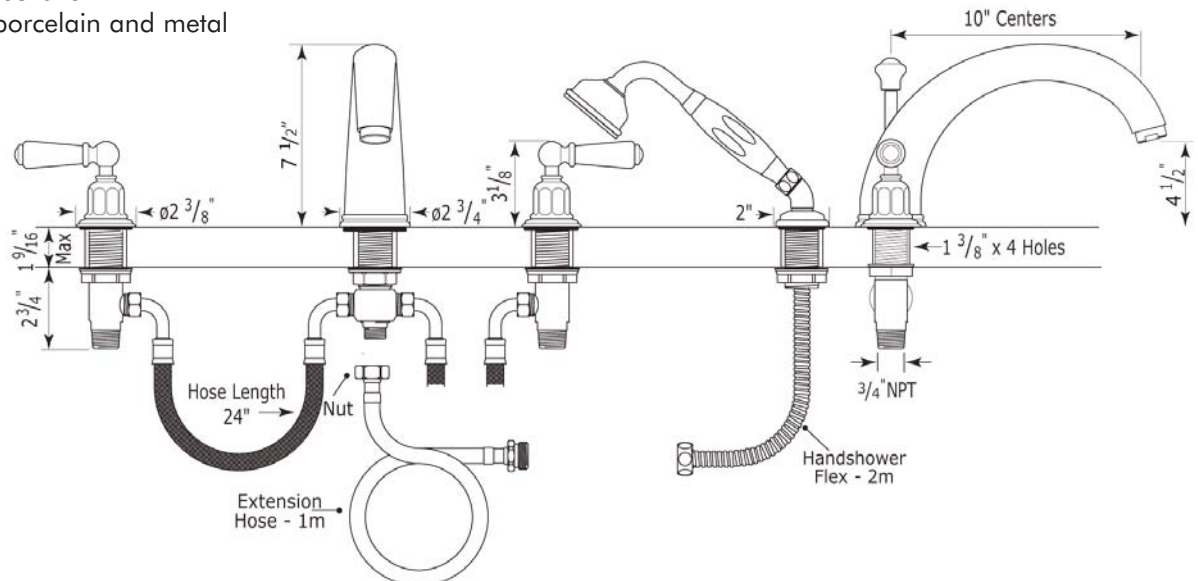

4-Hole Bathtub Filler with Handshower & Lever Handles

ROHL Perrin & Rowe® Bath

U.3248L

FEATURES

- 10" spout reach
- 4-hole bathtub filler with handshower
- 4 x 1 3/8" hole cutouts
- Fixed spout
- Retractable handshower
- Made from solid brass
- Unique handle fixing clip, engineered to increase the life of the valve
- Innovative valve hose connection, complete with flexible stainless steel hose and 90° elbow
- 1/4-turn ceramic disc valves
- 3/4" NPT connections
- Includes both porcelain and metal lever inserts

FINISHES

- Polished Chrome
- Polished Nickel
- Satin Nickel
- Inca Brass
- English Bronze

WARRANTY

- Limited Lifetime

U.3248L Spare Parts