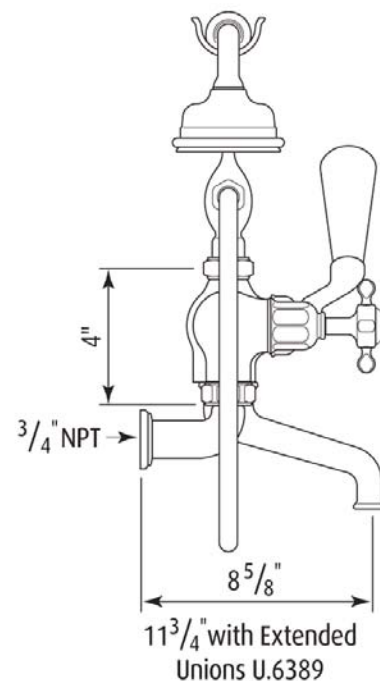

**Exposed Wall Mounted Tub Filler With Handshower And Cross Handles**

ROHL Perrin & Rowe® Bath

**U.3511X/1**

**FEATURES**

- Spout, valve, and handles made from solid brass
- 1/4 turn ceramic disc valves
- Unique handle fixing clip, engineered to increase the life of the valve
- 3/4" inlets
- 19 GPM at 40 PSI

## U.3511X/1 Spare Parts

Where \* Indicated Specify Color.