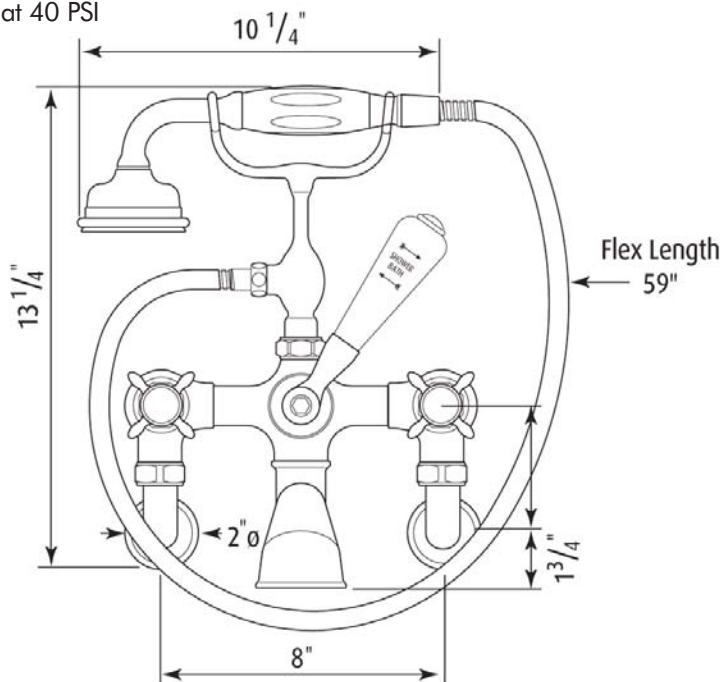

**Exposed Wall Mounted Tub Filler With Handshower And Cross Handles**

ROHL Perrin & Rowe® Bath

**U.3511X/1**

**FEATURES**

- Spout, valve, and handles made from solid brass
- 1/4 turn ceramic disc valves
- Unique handle fixing clip, engineered to increase the life of the valve
- 3/4" inlets
- 19 GPM at 40 PSI

## U.3511X/1 Spare Parts

Where \* Indicated Specify Color.