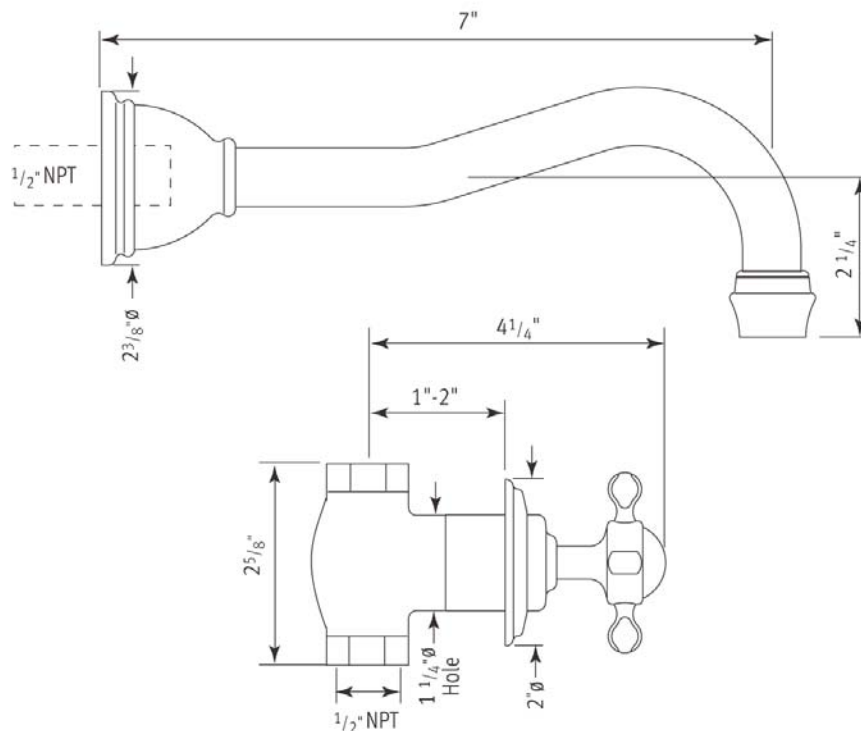

WARRANTY

- Limited Lifetime

* For CA/VT, place a "-2" at end of model number for code compliant product. (Example A3608LMAPC-2)

Consult your local ROHL showroom for additional information and specifications. For complete warranty details and a list of showrooms, go to www.rohlhome.com.