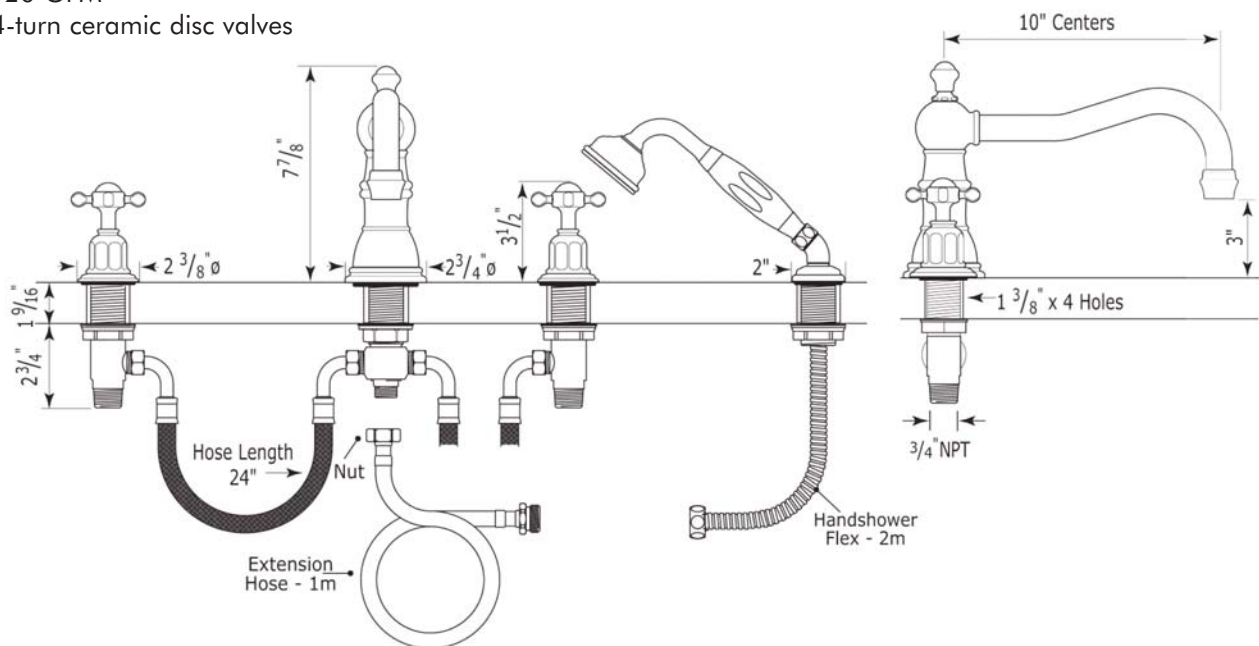

WARRANTY

- Limited lifetime