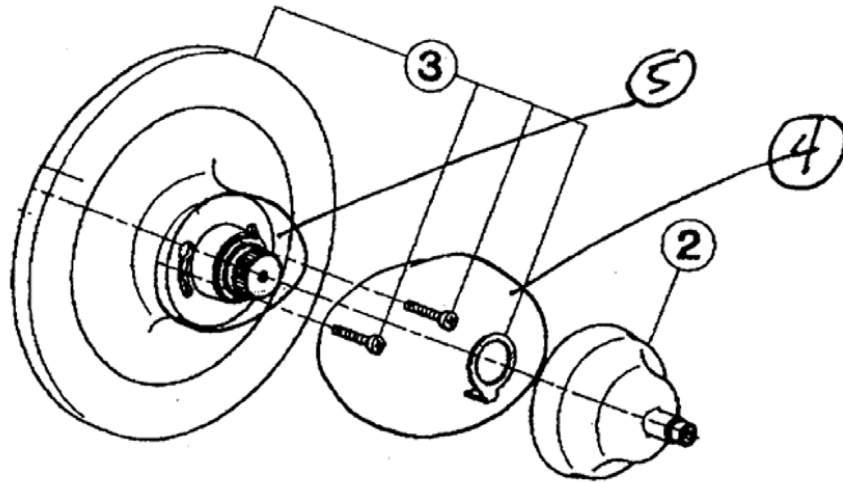

U.1700 Spare Parts

**MOUNTING SCREWS
IN KIT 2303-1210**

**THERE ARE 2 PLASTIC PARTS
FOR THE TRIM AND ROUGH:
DRIVER 3103-1232
ATTACHED TO THE STEM ON THE ROUGH
INTERMEDIATE HANDLE ASSEMBLY 2303-0347
ASSEMBLED ON THE OUTSIDE OF THE TRIM PLATE**

Parts List

2	Cover with spindle	ZZ931640
3	Escutcheon	ZZ931630
4	Hot Limit Stop	2103-1210
5	Intermediate Handle Assembly	2303-0347