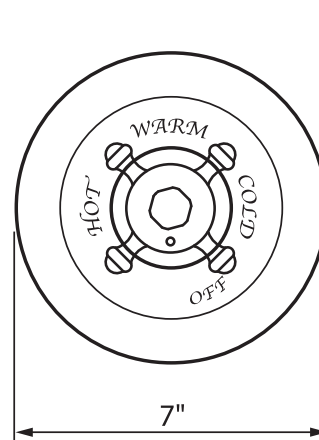

**Georgian Era Lever Handle Pressure Balance Trim Without Diverter**

ROHL Perrin & Rowe Bath

**U.1700LS** (Lever Handle)  
**U.1700X** (Cross Handle)

**FEATURES**

- Pressure balanced concealed bath or shower mixer trim
- Coverplate and dome made from solid brass
- To complete package order RMV-1 rough valve

**FINISHES**

- Polished Chrome
- Polished Nickel
- Satin Nickel
- English Bronze
- Inca Brass

**WARRANTY**

- Limited Lifetime

**U.1700LS**

**U.1700X**

**U.1700 Spare Parts**

**MOUNTING SCREWS  
IN KIT 2303-1210**

**THERE ARE 2 PLASTIC PARTS  
FOR THE TRIM AND ROUGH:  
DRIVER 3103-1232  
ATTACHED TO THE STEM ON THE ROUGH  
INTERMEDIATE HANDLE ASSEMBLY 2303-0347  
ASSEMBLED ON THE OUTSIDE OF THE TRIM PLATE**

**Parts List**