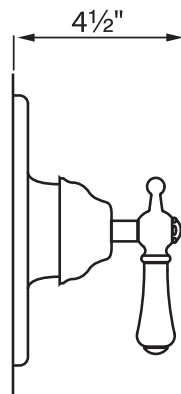

Georgian Era Lever Handle Pressure Balance Trim Without Diverter

ROHL Perrin & Rowe Bath

U.1700LS (Lever Handle)
U.1700X (Cross Handle)

FEATURES

- Pressure balanced concealed bath or shower mixer trim
- Coverplate and dome made from solid brass
- To complete package order RMV-1 rough valve

FINISHES

- Polished Chrome
- Polished Nickel
- Satin Nickel
- English Bronze
- Inca Brass

WARRANTY

- Limited Lifetime

U.1700LS

U.1700X