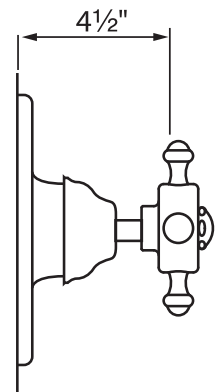

Georgian Era Lever Handle Pressure Balance Trim Without Diverter

ROHL Perrin & Rowe Bath

U.1700LS (Lever Handle)
U.1700X (Cross Handle)

FEATURES

- Pressure balanced concealed bath or shower mixer trim
- Coverplate and dome made from solid brass
- To complete package order RMV-1 rough valve

FINISHES

- Polished Chrome
- Polished Nickel
- Satin Nickel
- English Bronze
- Inca Brass

WARRANTY

- Limited Lifetime

U.1700LS

U.1700X