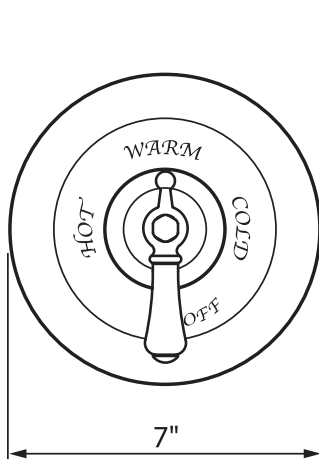

Georgian Era Lever Handle Pressure Balance Trim Without Diverter

ROHL Perrin & Rowe Bath

U.1700LS (Lever Handle)
U.1700X (Cross Handle)

FEATURES

- Pressure balanced concealed bath or shower mixer trim
- Coverplate and dome made from solid brass
- To complete package order RMV-1 rough valve

FINISHES

- Polished Chrome
- Polished Nickel
- Satin Nickel
- English Bronze
- Inca Brass

WARRANTY

- Limited Lifetime

U.1700LS

U.1700X