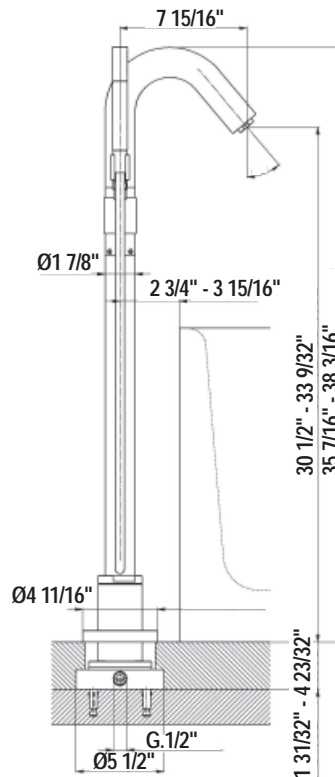

MODERN ARCHITECTURAL SINGLE LEVER FLOOR MOUNT TUB FILLER

ROHL Modern Bath

ST420L

FEATURES

- Exposed mixer
- Floor mounted single column
- Side mounted metal lever
- Unique single lever control
- Diverter to handshower
- Ceramic disc cartridge
- Solid brass
- 8-10 GPM

COLORS/FINISHES

- Polished Chrome
- Polished Nickel
- Satin Nickel

WARRANTY

- Limited Lifetime

ST420L SPARE PARTS