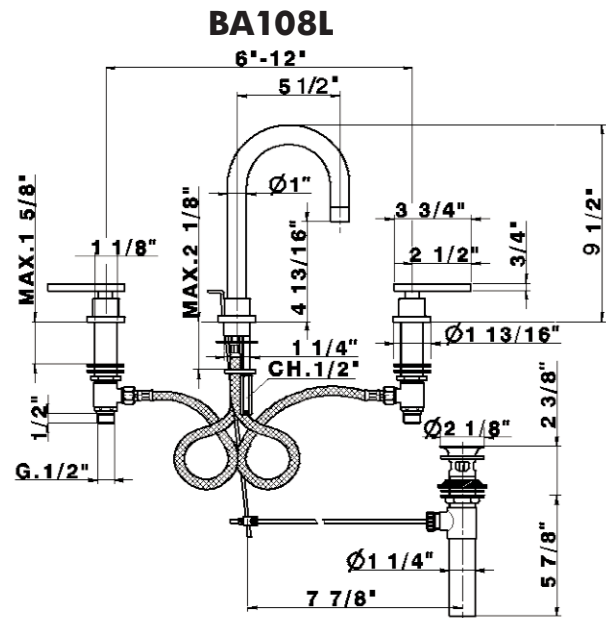

Widespread Lavatory Faucet

ROHL Modern Collection

BA108X* (Cross Handles)

BA108L* (Lever Handles)

FEATURES

- Three hole lav faucet
- 3 x 1 3/8" hole cutouts
- Ceramic disc valves, 1/4-turn
- Swivel spout with 5 1/2" reach
- Spout and valve housing made from solid brass
- Pop-up drain, 1 1/4" pipe
- 1.5 GPM

COLORS/FINISHES

- Polished Chrome
- Satin Nickel
- Polished Nickel

WARRANTY

- Limited Lifetime

* For CA/VT, place a "2" at end of model number for code compliant product. (Example A3608LMAPC-2)

Consult your local ROHL showroom for additional information and specifications. For complete warranty details and a list of showrooms, go to www.rohlhome.com.

BA108 Spare Parts

1	ZZ937050	6	ZZ927140
1-1	ZZ933280	8	ZA007550
1-2	ZZ942620	9	ZZ940080
2	ZZ933300	9-1	ZZ932830
3	ZZ933330	9-2	ZZ503240
4	ZZ927560	10	ZZ932480
5	ZZ931510 (COLD)	11	ZZ928990
	ZZ931500 (HOT)	11-1	ZZ500970
5-1	ZZ929060 (COLD)	12	ZZ933500
	ZZ929070 (HOT)	12-1	C7330