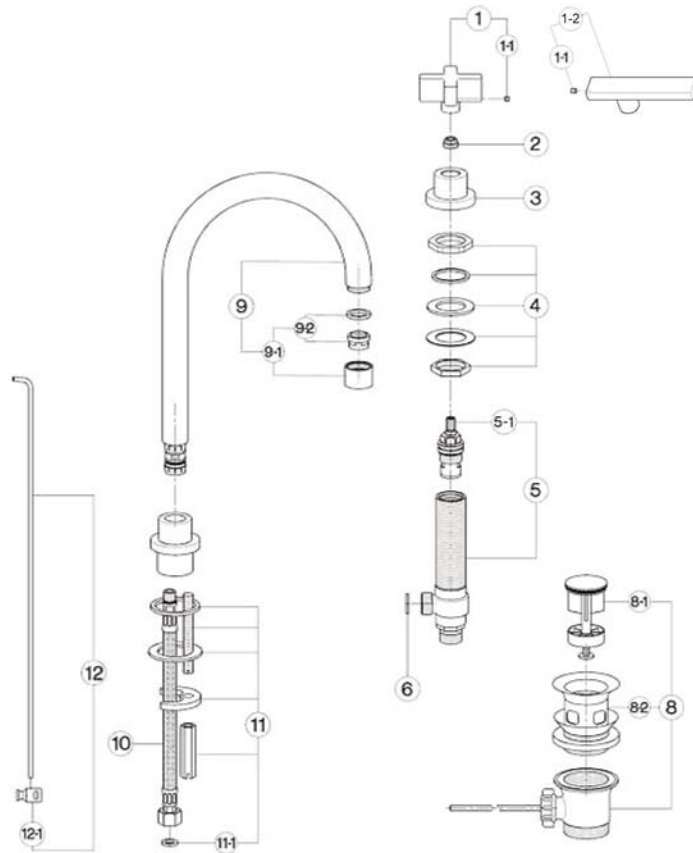

Widespread Lavatory Faucet

ROHL Modern Collection

BA108X* (Cross Handles)

BA108L* (Lever Handles)

FEATURES

- Three hole lav faucet
- 3 x 1 3/8" hole cutouts
- Ceramic disc valves, 1/4-turn
- Swivel spout with 5 1/2" reach
- Spout and valve housing made from solid brass
- Pop-up drain, 1 1/4" pipe
- 1.5 GPM

COLORS/FINISHES

- Polished Chrome
- Satin Nickel
- Polished Nickel

WARRANTY

- Limited Lifetime

* For CA/VT, place a "2" at end of model number for code compliant product. (Example A3608LMAPC-2)

Consult your local ROHL showroom for additional information and specifications. For complete warranty details and a list of showrooms, go to www.rohlhome.com.

BA108 Spare Parts

1	ZZ937050	6	ZZ927140
1-1	ZZ933280	8	ZA007550
1-2	ZZ942620	9	ZZ940080
2	ZZ933300	9-1	ZZ932830
3	ZZ933330	9-2	ZZ503240
4	ZZ927560	10	ZZ932480
5	ZZ931510 (COLD)	11	ZZ928990
	ZZ931500 (HOT)	11-1	ZZ500970
5-1	ZZ929060 (COLD)	12	ZZ933500
	ZZ929070 (HOT)	12-1	C7330