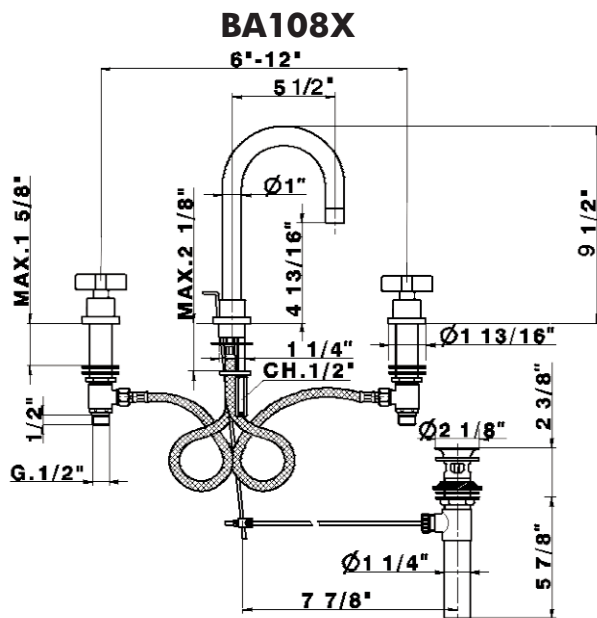

Widespread Lavatory Faucet

ROHL Modern Collection

BA108X* (Cross Handles)

BA108L* (Lever Handles)

FEATURES

- Three hole lav faucet
- 3 x 1 3/8" hole cutouts
- Ceramic disc valves, 1/4-turn
- Swivel spout with 5 1/2" reach
- Spout and valve housing made from solid brass
- Pop-up drain, 1 1/4" pipe
- 1.5 GPM

COLORS/FINISHES

- Polished Chrome
- Satin Nickel
- Polished Nickel

WARRANTY

- Limited Lifetime

* For CA/VT, place a "2" at end of model number for code compliant product. (Example A3608LMAPC-2)

Consult your local ROHL showroom for additional information and specifications. For complete warranty details and a list of showrooms, go to www.rohlhome.com.

BA108 Spare Parts

1	ZZ937050	6	ZZ927140
1-1	ZZ933280	8	ZA007550
1-2	ZZ942620	9	ZZ940080
2	ZZ933300	9-1	ZZ932830
3	ZZ933330	9-2	ZZ503240
4	ZZ927560	10	ZZ932480
5	ZZ931510 (COLD)	11	ZZ928990
	ZZ931500 (HOT)	11-1	ZZ500970
5-1	ZZ929060 (COLD)	12	ZZ933500
	ZZ929070 (HOT)	12-1	C7330