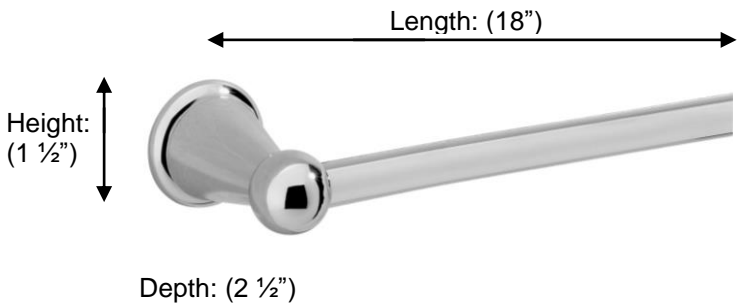

SINTRA

66845 Towel Rail

Description:

Towel rail, 18"

Finishes:

- CR – Chrome
- NI – Polished Nickel
- ES – Satin Nickel

Material:

Brass

Backplate Diameter: (1 1/2")

Method of Fixing:

Direct to wall

Country of Origin:

Portugal