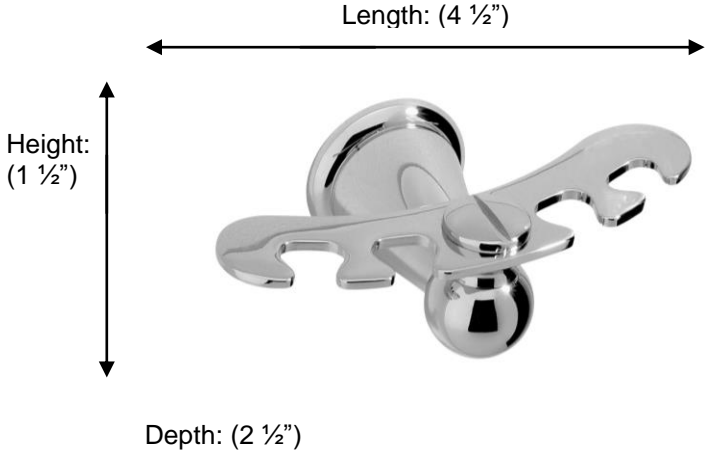

SINTRA

66835 Toothbrush Holder

Description:
Toothbrush holder

Finishes:
CR – Chrome
NI – Polished Nickel
ES – Satin Nickel

Material:
Brass

Backplate Diameter: (1 1/2")

Method of Fixing:
Direct to wall

Country of Origin: