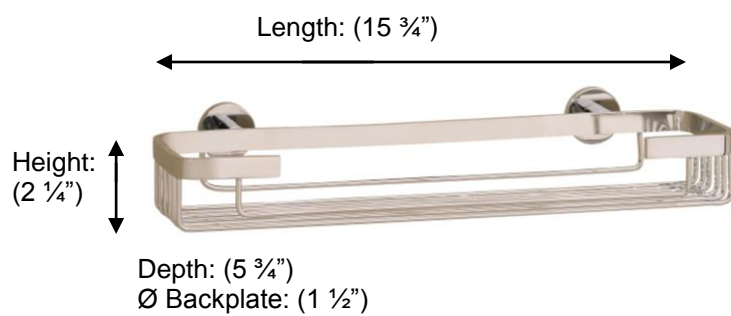

PORTO

675821 LARGE BASKET

**Description:**

Wire soap basket, Large

Finishes:

CR – Chrome

NI – Polished Nickel

ES – Satin Nickel

Material:

Brass

Method of Fixing:

Direct to wall

Country of Origin:

Portugal

All Dimensions are approximate