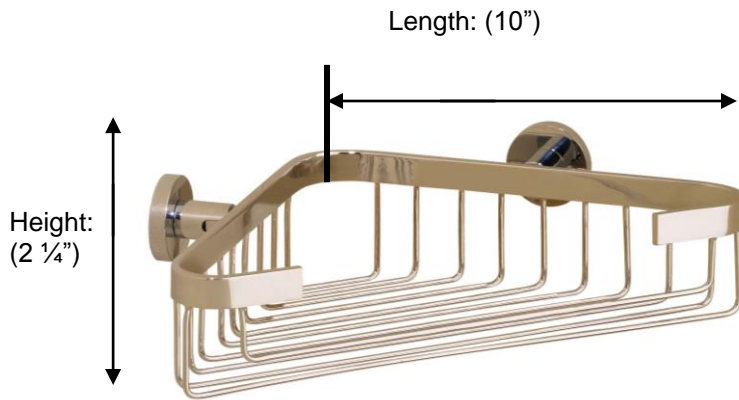

PORTO

67589 Corner Soap Basket

Depth: (10")
Ø Backplate: (1 1/2")

Description:

Corner soap basket

Finishes:

CR – Chrome

NI – Polished Nickel

ES – Satin Nickel

Material:

Brass

Method of Fixing:

Direct to wall

Country of Origin:	Portugal
---------------------------	----------

All Dimensions are approximate