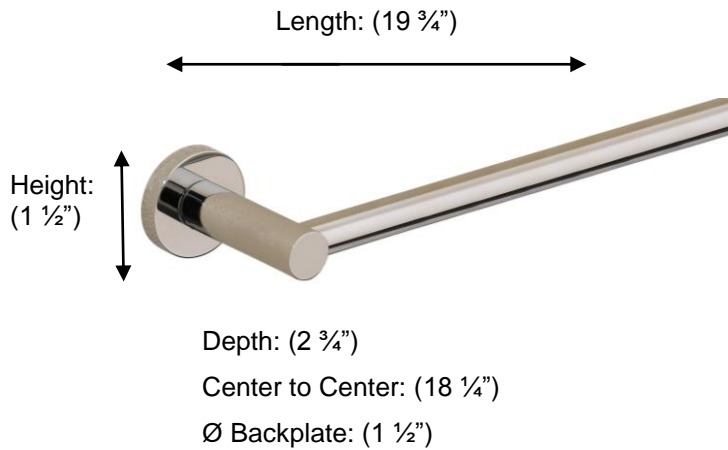

PORTO

67545 TOWEL RAIL

**Description:**

Med. Towel Rail, 20"

Finishes:

CR - Chrome

NI - Polished Nickel

ES - Satin Nickel

Material:

Brass

Method of Fixing:

Direct to wall

Country of Origin:	Portugal
---------------------------	----------

All Dimensions are approximate