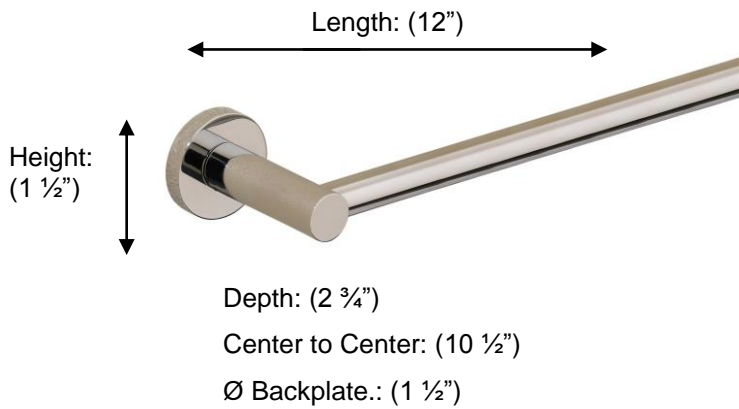

PORTO

67543 TOWEL RAIL

**Description:**

Towel Rail, 12"

Finishes:

CR - Chrome

NI - Polished Nickel

ES - Satin Nickel

Material:

Brass

Method of Fixing:

Direct to wall

Country of Origin:	Portugal
---------------------------	----------

All Dimensions are approximate