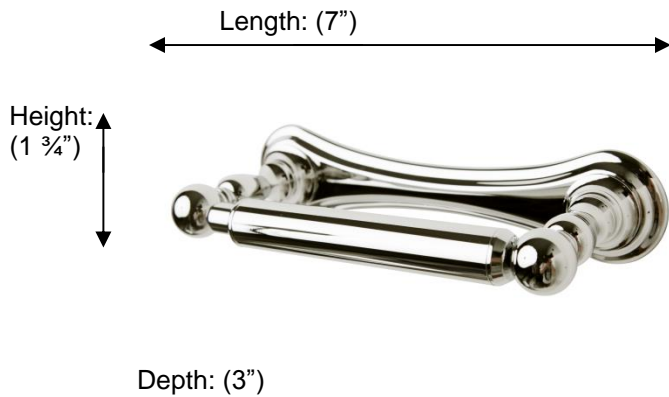

KINGSTON

66323 Double Post Roll holder

**Description:**

Double post roll holder

Finishes:

CR – Chrome
PV – Polished Brass
NI – Polished Nickel
ES – Satin Nickel
UB – Unlacquered Brass

Material:

Brass

Method of Fixing:

Direct to wall

Country of Origin:

Portugal

All Dimensions are approximate