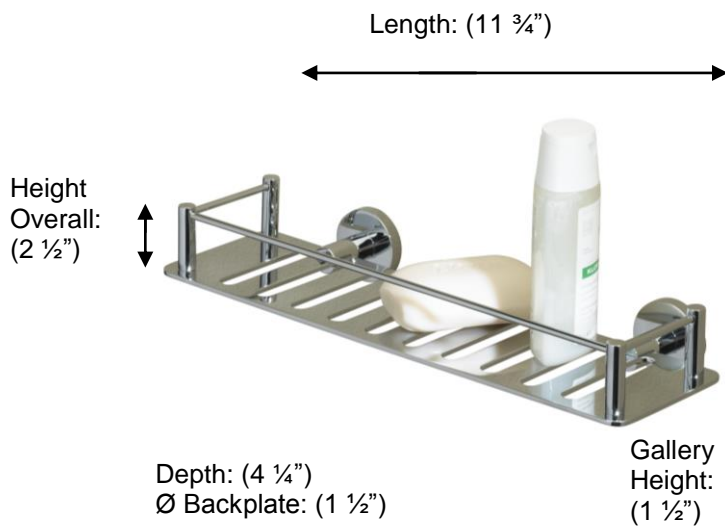

ESSENTIALS

53608 RECTANGULAR SHOWER SHELF

Description:
Rectangular Shower Shelf

Finishes:
CR – Chrome
NI – Polished Nickel
ES – Satin Nickel

Material:
Brass

Method of Fixing:
Direct to wall

Country of Origin:

Portugal

All Dimensions are approximate