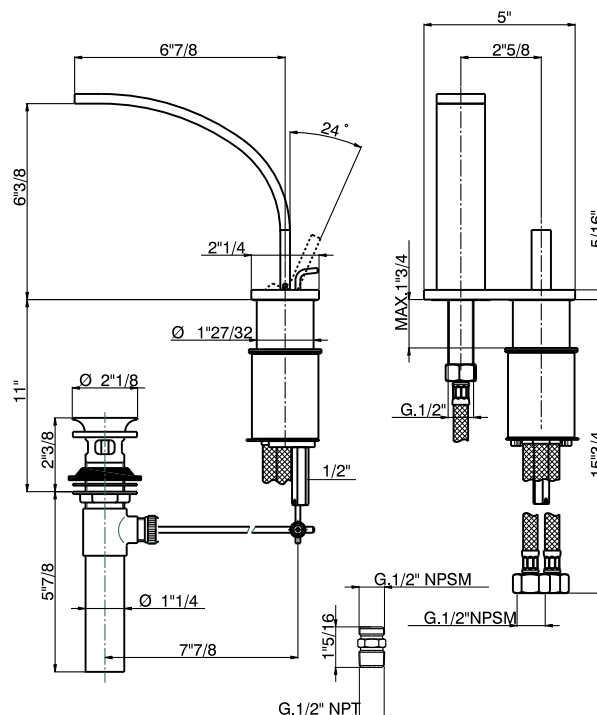

WAVE Single Lever Deck Mounted Lavatory Faucet

ROHL Modern Collection

WA652L*

FEATURES

- Fixed spout
- Metal lever handle only
- Single lever control
- Ceramic cartridge
- All brass construction
- Pop-up drain, 1 1/4" pipe
- Hole cutout should be 2 5/8" center to center
- Spout cutout is 1 1/2"
- Single lever cutout is 1 7/8"-2"
- Polished Nickel not available
- Custom deck installation only
- Does not fit pedestal sinks
- Flow restrictors must not be removed to ensure proper flow
- 1.5 GPM

COLORS/FINISHES

- Polished Chrome
- Satin Nickel

WARRANTY

- Limited Lifetime

* For CA/VT, place a "-2" at end of model number for code compliant product. (Example A3608LMAPC-2)

Consult your local ROHL showroom for additional information and specifications. For complete warranty details and a list of showrooms, go to www.rohlhome.com.

ROHL

Authentic Luxury for Kitchen and Bath™

www.rohlhome.com

#	DESCRIPTION	PART #
1	Spout for basin mixer	ZZ947300
1-1	O.R. 4x1,5 NBR 70 SH	ZZ945100
1-2	Screw M.4x8	ZZ945110
2	Black rubber packing 1"7/8x1"5/8x1/16"	ZZ947080
3	Back-flow valve	ZZ945130
4	Gasket rubber	ZZ927140
5	Flex m.11x1 1/2"F L.365	ZZ932480
6	Screw M.5x8	ZZ945140
7	O.R. 50x2 NBR 70 SH	ZZ945120
8	Lever "WA"	ZZ944870
8-1	Screw stainless steel M.4	ZZ933280
9	Nut for mixing valve	ZZ944880
10	Mixing valve	ZZ931970
11	Flex M.11x1 1/2F NPSM L.365	ZZ943680
12	Installation set	ZZ945160
13	Rod Ø3/16"	ZZ933500
13-1	Connection for pop-up rod	ZZ933430
14	American Standard pop-up waste	ZA007550
14-1	Plug for pop-up waste 1" American Standard	ZZ936880
14-2	Waste for bath drain 1" American Standard	ZZ936890
15	Connection 1/2" NPT - 1/2" NPSM	