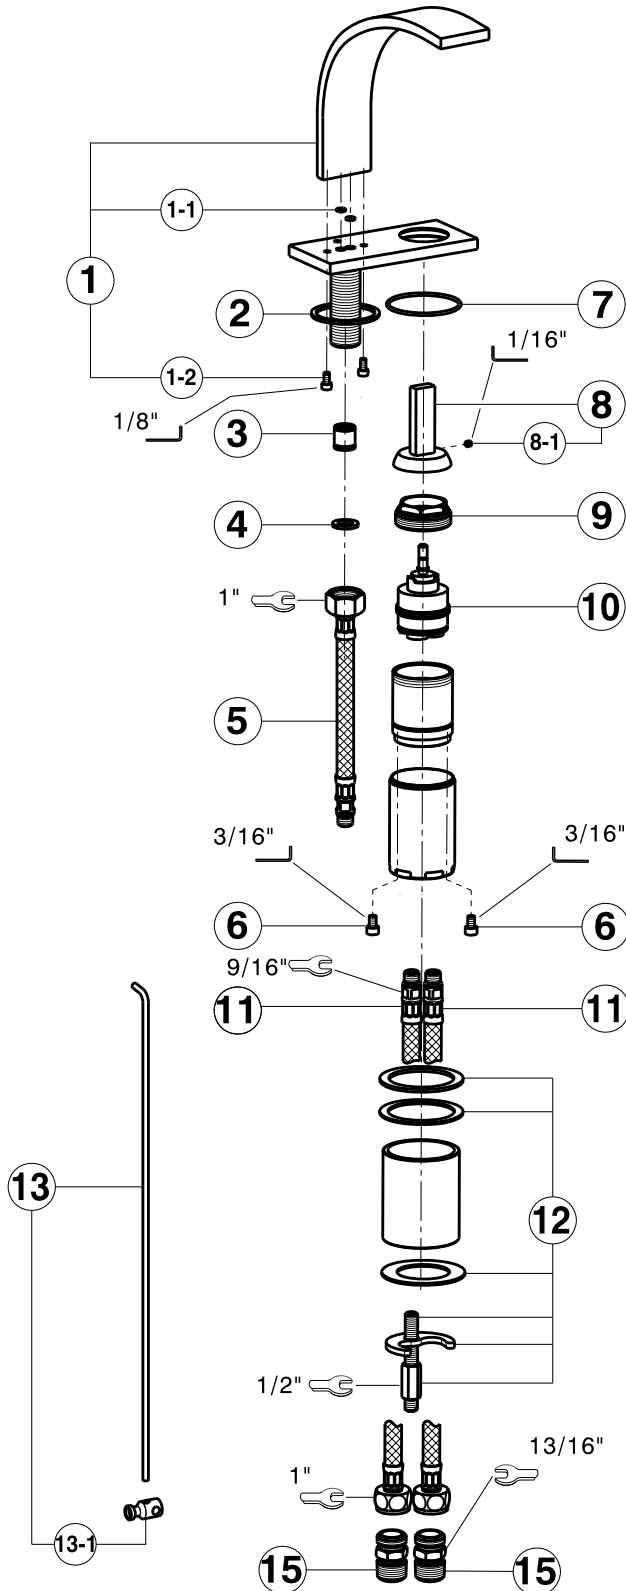

WAVE Single Lever Deck Mounted Lavatory Faucet

ROHL Modern Collection

WA652L*

FEATURES

- Fixed spout
- Metal lever handle only
- Single lever control
- Ceramic cartridge
- All brass construction
- Pop-up drain, 1 1/4" pipe
- Hole cutout should be 2 5/8" center to center
- Spout cutout is 1 1/2"
- Single lever cutout is 1 7/8"-2"
- Polished Nickel not available
- Custom deck installation only
- Does not fit pedestal sinks
- Flow restrictors must not be removed to ensure proper flow
- 1.5 GPM

COLORS/FINISHES

- Polished Chrome
- Satin Nickel

WARRANTY

- Limited Lifetime

* For CA/VT, place a "-2" at end of model number for code compliant product. (Example A3608LMAPC-2)

Consult your local ROHL showroom for additional information and specifications. For complete warranty details and a list of showrooms, go to www.rohlhome.com.

ROHL

Authentic Luxury for Kitchen and Bath™

www.rohlhome.com

#	DESCRIPTION	PART #
1	Spout for basin mixer	ZZ947300
1-1	O.R. 4x1,5 NBR 70 SH	ZZ945100
1-2	Screw M.4x8	ZZ945110
2	Black rubber packing 1"7/8x1"5/8x1/16"	ZZ947080
3	Back-flow valve	ZZ945130
4	Gasket rubber	ZZ927140
5	Flex m.11x1 1/2"F L.365	ZZ932480
6	Screw M.5x8	ZZ945140
7	O.R. 50x2 NBR 70 SH	ZZ945120
8	Lever "WA"	ZZ944870
8-1	Screw stainless steel M.4	ZZ933280
9	Nut for mixing valve	ZZ944880
10	Mixing valve	ZZ931970
11	Flex M.11x1 1/2F NPSM L.365	ZZ943680
12	Installation set	ZZ945160
13	Rod Ø3/16"	ZZ933500
13-1	Connection for pop-up rod	ZZ933430
14	American Standard pop-up waste	ZA007550
14-1	Plug for pop-up waste 1" American Standard	ZZ936880
14-2	Waste for bath drain 1" American Standard	ZZ936890
15	Connection 1/2" NPT - 1/2" NPSM	