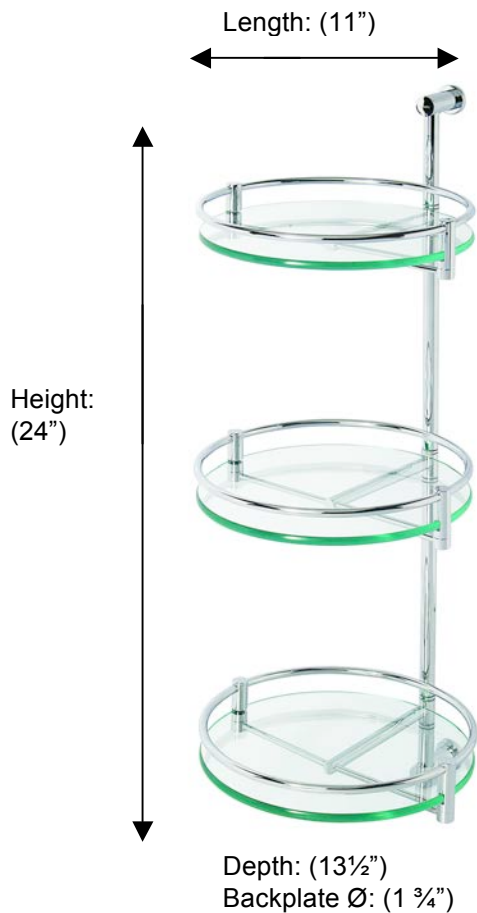

ESSENTIALS

57302 Three Tier Wall Mounted Swivel Shelf Unit

**Description:**

Three tier wall mounted swivel shelf unit

Finishes:

CR – Chrome
NI – Polished Nickel
ES – Satin Nickel

Material:

Brass and tempered glass

Method of Fixing:

Direct to wall

Country of Origin:

Portugal

All Dimensions are approximate