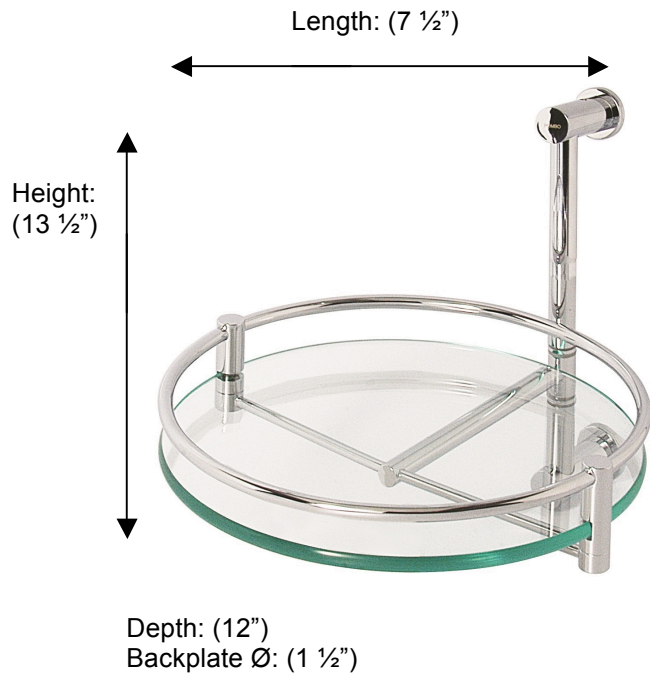

## 57300 One Tier Wall Mounted Swivel Shelf Unit

**Description:**

One tier wall mounted swivel shelf unit

**Finishes:**

CR – Chrome  
NI – Polished Nickel  
ES – Satin Nickel

**Material:**

Brass and tempered glass

**Method of Fixing:**

Direct to wall

<b>Country of Origin:</b>	Portugal
---------------------------	----------

All Dimensions are approximate