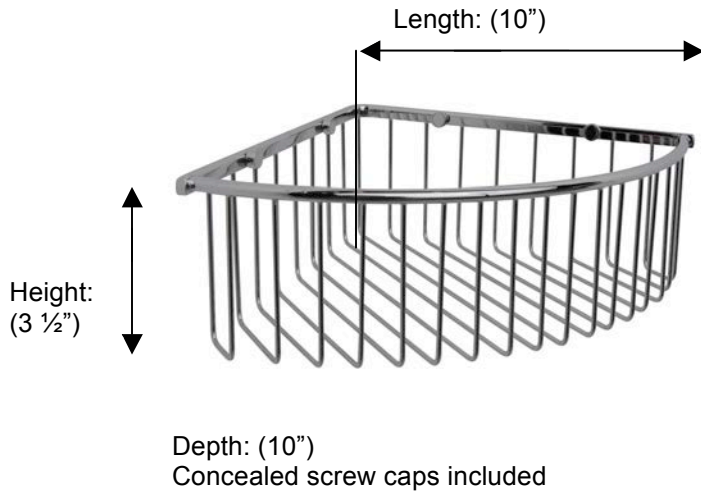

ESSENTIALS

53434 Large Deep Corner Basket

Description:
Large Deep Corner Basket

Finishes:
CR – Chrome
NI – Polished Nickel
ES – Satin Nickel

Material:
Brass

Method of Fixing:
Direct to wall

Country of Origin:	Portugal
	

All Dimensions are approximate