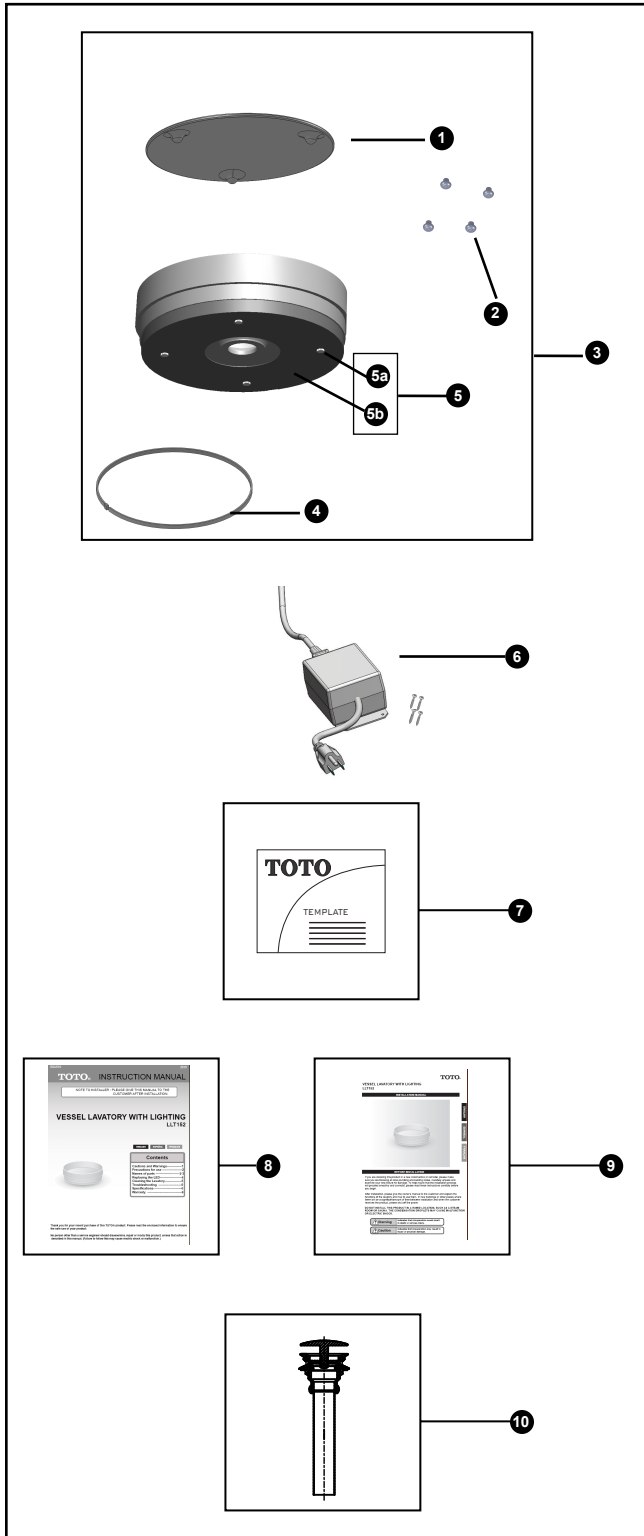

LLT152

LLT152#63-BL
LLT152#63-WH

Round Vessel Lavatory with Lighting

No.	Part Number	Description	Qty
1	THU713	Drainage Cover - Black	1
	THU714	Drainage Cover - White	
2	9BU081	Rubber bumper for Drainage Cover	4
3	THU719	Bowl Assembly	1
4	THU715	LED Light	1
5	THU721	LED Enclosure w/ screws Kit	1
	(5a) THU718	LED Enclosure mounting screws)	4
	(5b) THU716	LED Enclosure)	1
6	THU717	Power Adapter 120V AC 12V DC	1
		Power Adapter mounting screws	4
7	0GU169	Template	1
8	0GU519	User Manual	1
9	0GU056-1	Installation Instructions	1
10	THU4538#CP	Drain Parts	1
	THU4538#BN		

Product Number Explanations

Vessel Lavatory

(LLT) Luminist Lavatory
(152) Model

Colors

(#63-WH) Angelic White Lavatory with White Drain Cover
(#63-BL) Angelic White Lavatory with Black Drain Cover