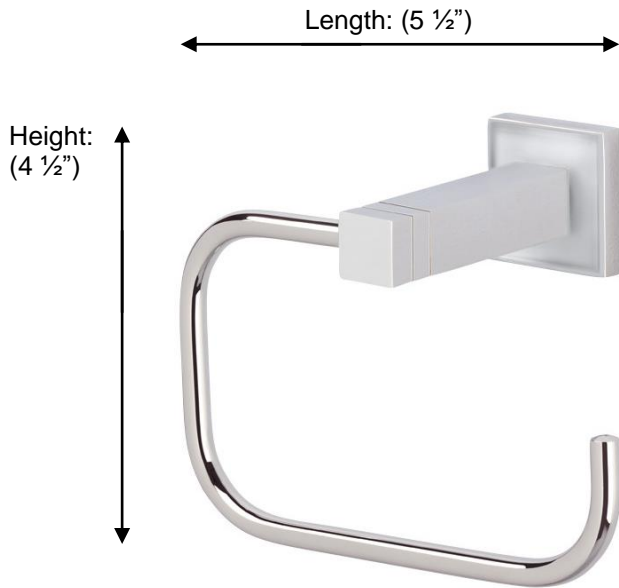

CUBIS PLUS

67424 Toilet Roll Holder without Lid

Depth: (3")

Description:

Toilet roll holder without lid

Finishes:

CR – Chrome

ES – Satin Nickel

Material:

Brass

Backplate Dimension: (1 1/2")

Method of Fixing:

Direct to wall

Country of Origin:	Portugal
---------------------------	----------

All Dimensions are approximate