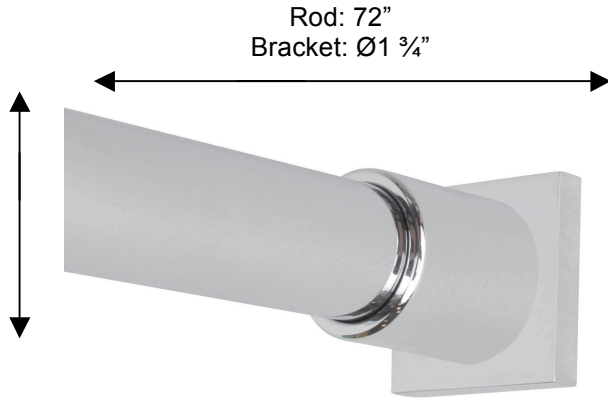

BRAGA

67604 Pair of Shower Rod Brackets & 09706 Shower Rod

Rod: 72"
Bracket: Ø1 ¾"

Ø of
Rod: 1"
Support
Outer: 1 ¼"
Inner: 1"

Description:
Shower Rod & Supports

Finishes:
CR – Chrome
NI – Polished Nickel
ES – Satin Nickel

Material: Brass

Method of Fixing: Direct to wall

Country of Origin:	Portugal
---------------------------	----------

All Dimensions are approximate