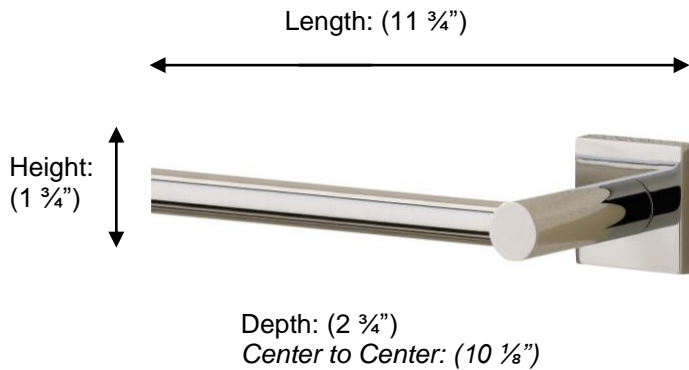

## 67643 TOWEL RAIL

**Description:**  
Towel Rail, 12"

**Finishes:**  
CR – Chrome  
NI – Polished Nickel  
ES – Satin Nickel

**Material:**  
Brass

**Method of Fixing:**  
Direct to wall

**Country of Origin:**

Portugal

All Dimensions are approximate