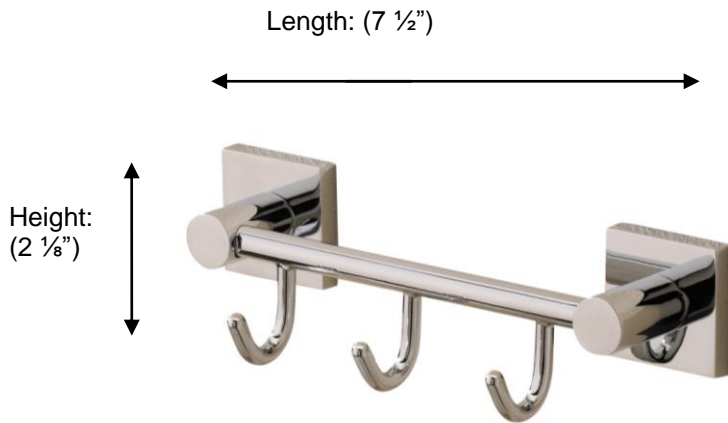

BRAGA

67613 COLLECTIVE HOOK

Description:
Collective hook

Finishes:
CR – Chrome
NI – Polished Nickel
ES – Satin Nickel

Material:
Brass

Method of Fixing:
Direct to wall

| | |
|---------------------------|----------|
| Country of Origin: | Portugal |
|---------------------------|----------|

All Dimensions are approximate